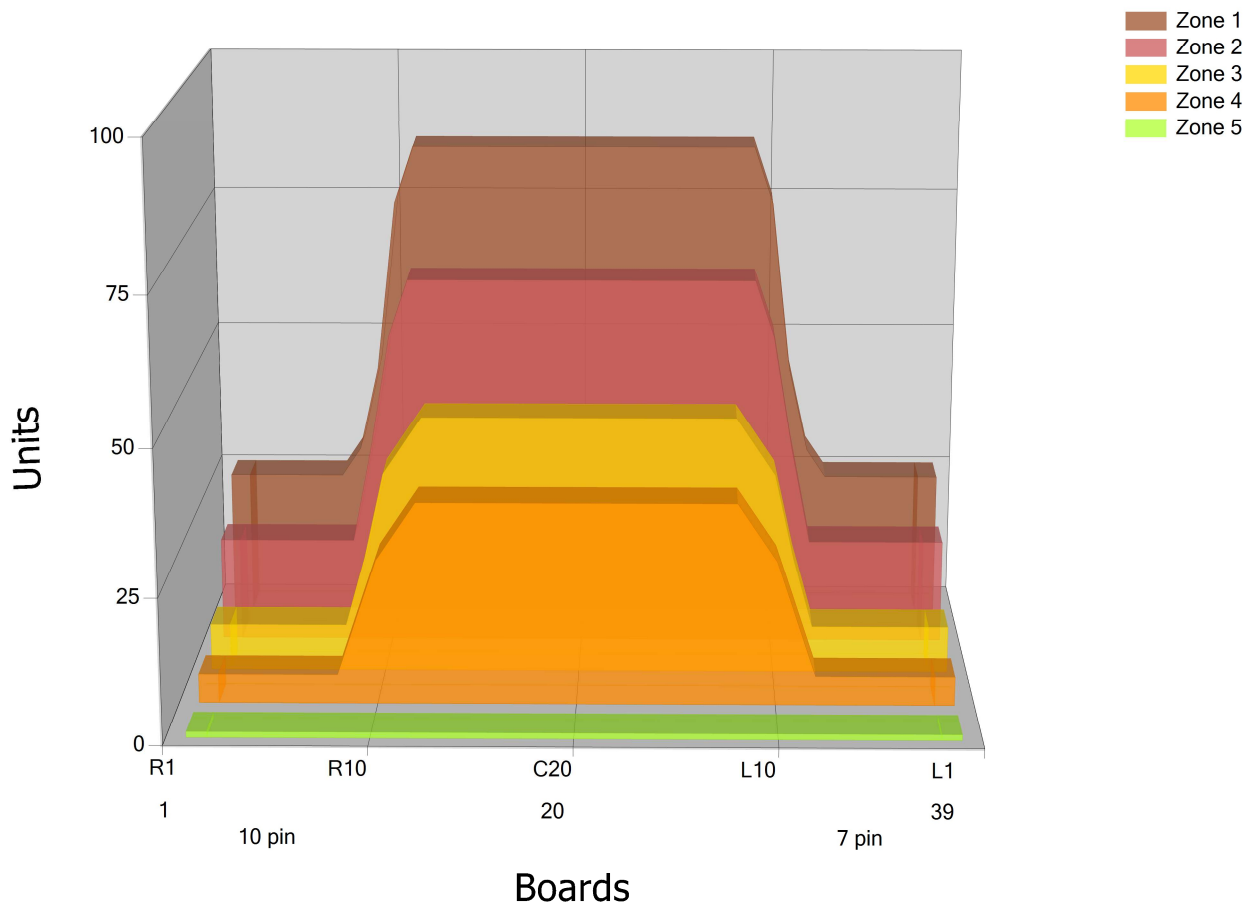

LIHTNE 39

Conditioner:

Cleaner:

Zone Configuration

Cleaner Transition

Mode: Clean and Condition

Speed: Quick Clean

Start Cleaner Spray: 0 Feet

Start Squeegee: 0 Feet

Start Conditioning: 6 Inches

Split Pattern: No

| Zone 1 | Avg | Ratio | Zone 2 | Avg | Ratio |
|--------|------|---------|--------|------|---------|
| Left | 25.0 | 3.4 : 1 | Left | 18.0 | 3.6 : 1 |
| Right | 25.0 | 3.4 : 1 | Right | 18.0 | 3.6 : 1 |
| Center | 85.0 | | Center | 65.0 | |

| Zone 3 | Avg | Ratio | Zone 4 | Avg | Ratio |
|--------|------|---------|--------|------|---------|
| Left | 8.0 | 5.6 : 1 | Left | 5.0 | 7.0 : 1 |
| Right | 8.0 | 5.6 : 1 | Right | 5.0 | 7.0 : 1 |
| Center | 45.0 | | Center | 35.0 | |

| Zone 5 | Avg | Ratio |
|--------|-----|---------|
| Left | 1.0 | 1.0 : 1 |
| Right | 1.0 | 1.0 : 1 |
| Center | 1.0 | |