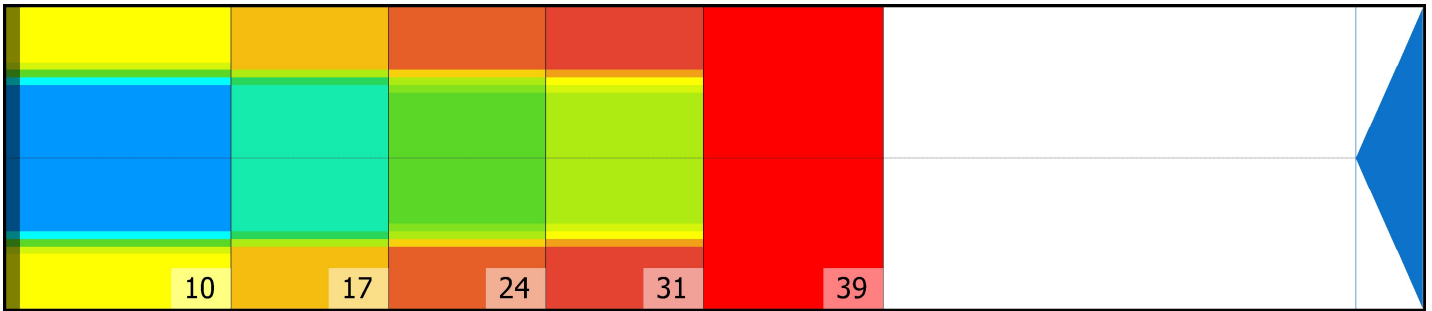

LIHTNE 39

Conditioner:

Cleaner:

Zone Configuration

Cleaner Transition

Mode: Clean and Condition

Speed: Quick Clean

Start Cleaner Spray: 0 Feet

Start Squeegee: 0 Feet

Start Conditioning: 6 Inches

Split Pattern: No

| Zone 1 | Avg | Ratio | Zone 2 | Avg | Ratio |
|--------|------|---------|--------|------|---------|
| Left | 25.0 | 3.4 : 1 | Left | 18.0 | 3.6 : 1 |
| Right | 25.0 | 3.4 : 1 | Right | 18.0 | 3.6 : 1 |
| Center | 85.0 | | Center | 65.0 | |

| Zone 3 | Avg | Ratio | Zone 4 | Avg | Ratio |
|--------|------|---------|--------|------|---------|
| Left | 8.0 | 5.6 : 1 | Left | 5.0 | 7.0 : 1 |
| Right | 8.0 | 5.6 : 1 | Right | 5.0 | 7.0 : 1 |
| Center | 45.0 | | Center | 35.0 | |

| Zone 5 | Avg | Ratio |
|--------|-----|---------|
| Left | 1.0 | 1.0 : 1 |
| Right | 1.0 | 1.0 : 1 |
| Center | 1.0 | |