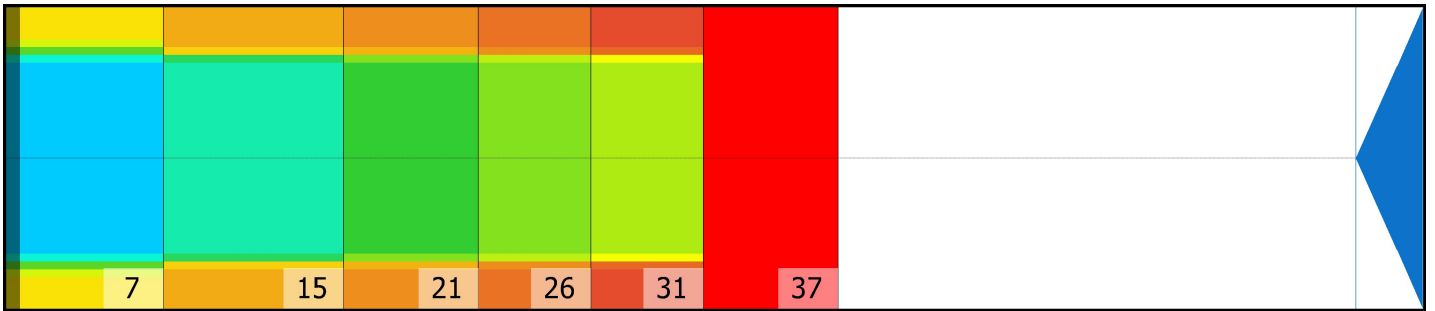

RHINO

Conditioner:

Cleaner:

Zone Configuration

Cleaner Transition

Mode: Clean and Condition

Speed: Max Clean

Start Cleaner Spray: 0 Feet

Start Squeegee: 0 Feet

Start Conditioning: 6 Inches

Split Pattern: No

Zone 1	Avg	Ratio	Zone 2	Avg	Ratio
Left	37.8	2.1 : 1	Left	24.6	2.6 : 1
Right	37.8	2.1 : 1	Right	24.6	2.6 : 1
Center	80.0		Center	65.0	

Zone 3	Avg	Ratio	Zone 4	Avg	Ratio
Left	19.2	2.6 : 1	Left	15.2	2.6 : 1
Right	19.2	2.6 : 1	Right	15.2	2.6 : 1
Center	50.0		Center	40.0	

Zone 5	Avg	Ratio	Zone 6	Avg	Ratio
Left	10.6	3.3 : 1	Left	1.0	1.0 : 1
Right	10.6	3.3 : 1	Right	1.0	1.0 : 1
Center	35.0		Center	1.0	