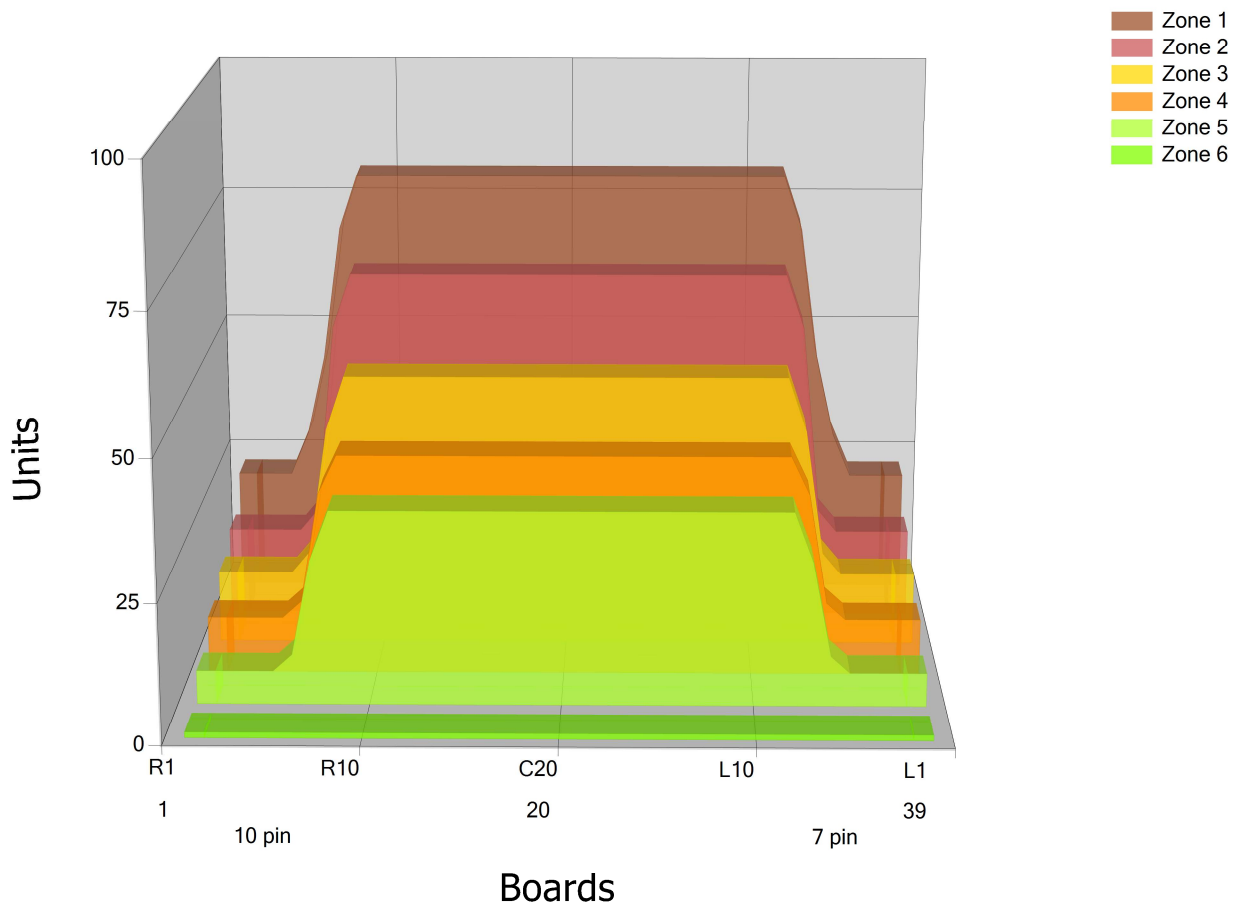

RHINO

Conditioner:

Cleaner:

Zone Configuration

Cleaner Transition

Mode: Clean and Condition

Speed: Max Clean

Start Cleaner Spray: 0 Feet

Start Squeegee: 0 Feet

Start Conditioning: 6 Inches

Split Pattern: No

Zone 1	Avg	Ratio	Zone 2	Avg	Ratio
Left	37.8	2.1 : 1	Left	24.6	2.6 : 1
Right	37.8	2.1 : 1	Right	24.6	2.6 : 1
Center	80.0		Center	65.0	

Zone 3	Avg	Ratio	Zone 4	Avg	Ratio
Left	19.2	2.6 : 1	Left	15.2	2.6 : 1
Right	19.2	2.6 : 1	Right	15.2	2.6 : 1
Center	50.0		Center	40.0	

Zone 5	Avg	Ratio	Zone 6	Avg	Ratio
Left	10.6	3.3 : 1	Left	1.0	1.0 : 1
Right	10.6	3.3 : 1	Right	1.0	1.0 : 1
Center	35.0		Center	1.0	