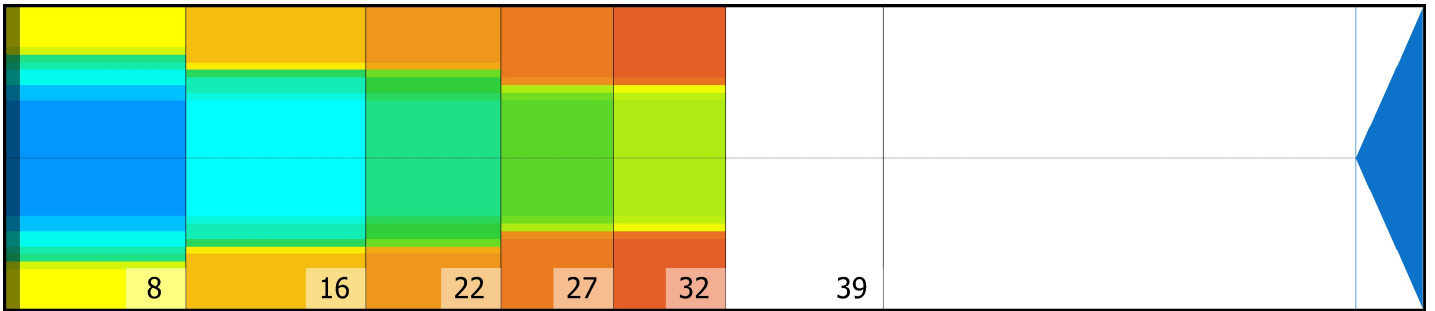

INFERNO

Conditioner:

Cleaner:

Zone Configuration

Cleaner Transition

Mode: Clean and Condition

Speed: Max Clean

Start Cleaner Spray: 0 Feet

Start Squeegee: 0 Feet

Start Conditioning: 6 Inches

Split Pattern: No

Zone 1	Avg	Ratio	Zone 2	Avg	Ratio
Left	33.0	2.6 : 1	Left	18.0	4.2 : 1
Right	33.0	2.6 : 1	Right	18.0	4.2 : 1
Center	85.0		Center	75.0	

Zone 3	Avg	Ratio	Zone 4	Avg	Ratio
Left	14.0	4.3 : 1	Left	11.0	4.1 : 1
Right	14.0	4.3 : 1	Right	11.0	4.1 : 1
Center	60.0		Center	45.0	

Zone 5	Avg	Ratio	Zone 6	Avg	Ratio
Left	8.0	4.4 : 1	Left	0.0	1.0 : 1
Right	8.0	4.4 : 1	Right	0.0	1.0 : 1
Center	35.0		Center	0.0	