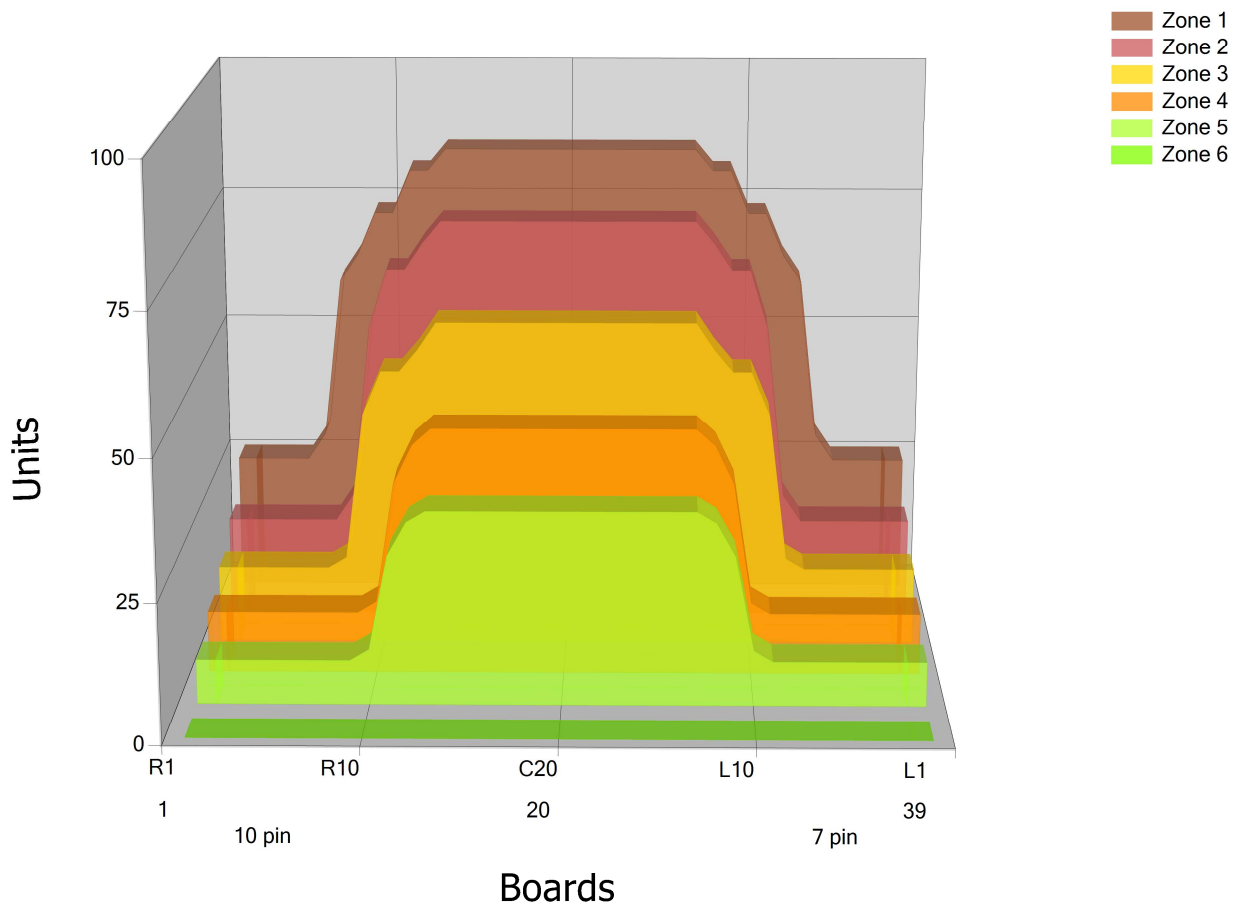

INFERNO

Conditioner:

Cleaner:

Zone Configuration

Cleaner Transition

Mode: Clean and Condition

Speed: Max Clean

Start Cleaner Spray: 0 Feet

Start Squeegee: 0 Feet

Start Conditioning: 6 Inches

Split Pattern: No

Zone 1	Avg	Ratio	Zone 2	Avg	Ratio
Left	33.0	2.6 : 1	Left	18.0	4.2 : 1
Right	33.0	2.6 : 1	Right	18.0	4.2 : 1
Center	85.0		Center	75.0	

Zone 3	Avg	Ratio	Zone 4	Avg	Ratio
Left	14.0	4.3 : 1	Left	11.0	4.1 : 1
Right	14.0	4.3 : 1	Right	11.0	4.1 : 1
Center	60.0		Center	45.0	

Zone 5	Avg	Ratio	Zone 6	Avg	Ratio
Left	8.0	4.4 : 1	Left	0.0	1.0 : 1
Right	8.0	4.4 : 1	Right	0.0	1.0 : 1
Center	35.0		Center	0.0	