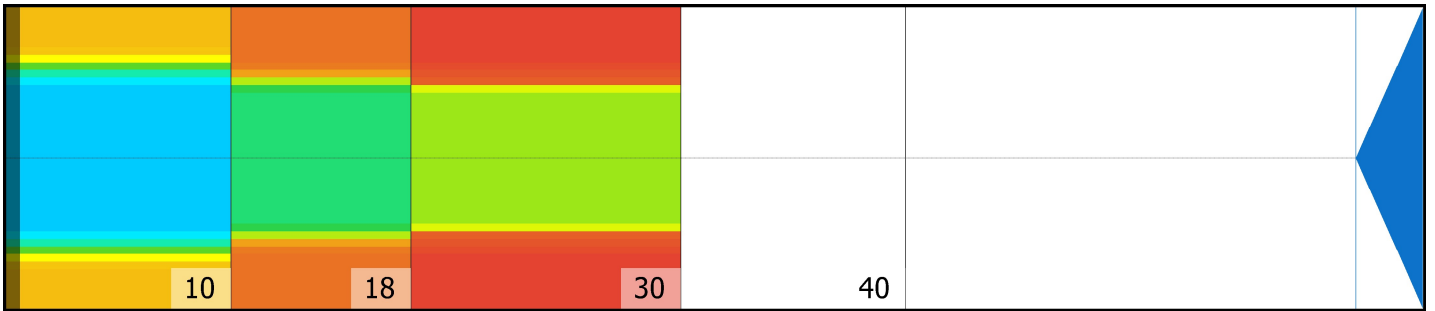

ENVOY HOUSE

Conditioner:

Cleaner:

Zone Configuration

Cleaner Transition

Mode: Clean and Condition

Speed: Quick Clean

Start Cleaner Spray: 0 Feet

Start Squeegee: 0 Feet

Start Conditioning: 6 Inches

Split Pattern: No

Zone 1	Avg	Ratio	Zone 2	Avg	Ratio
Left	19.6	4.1 : 1	Left	10.0	5.8 : 1
Right	19.6	4.1 : 1	Right	10.0	5.8 : 1
Center	80.0		Center	58.0	

Zone 3	Avg	Ratio	Zone 4	Avg	Ratio
Left	5.0	7.4 : 1	Left	0.0	1.0 : 1
Right	5.0	7.4 : 1	Right	0.0	1.0 : 1
Center	37.0		Center	0.0	