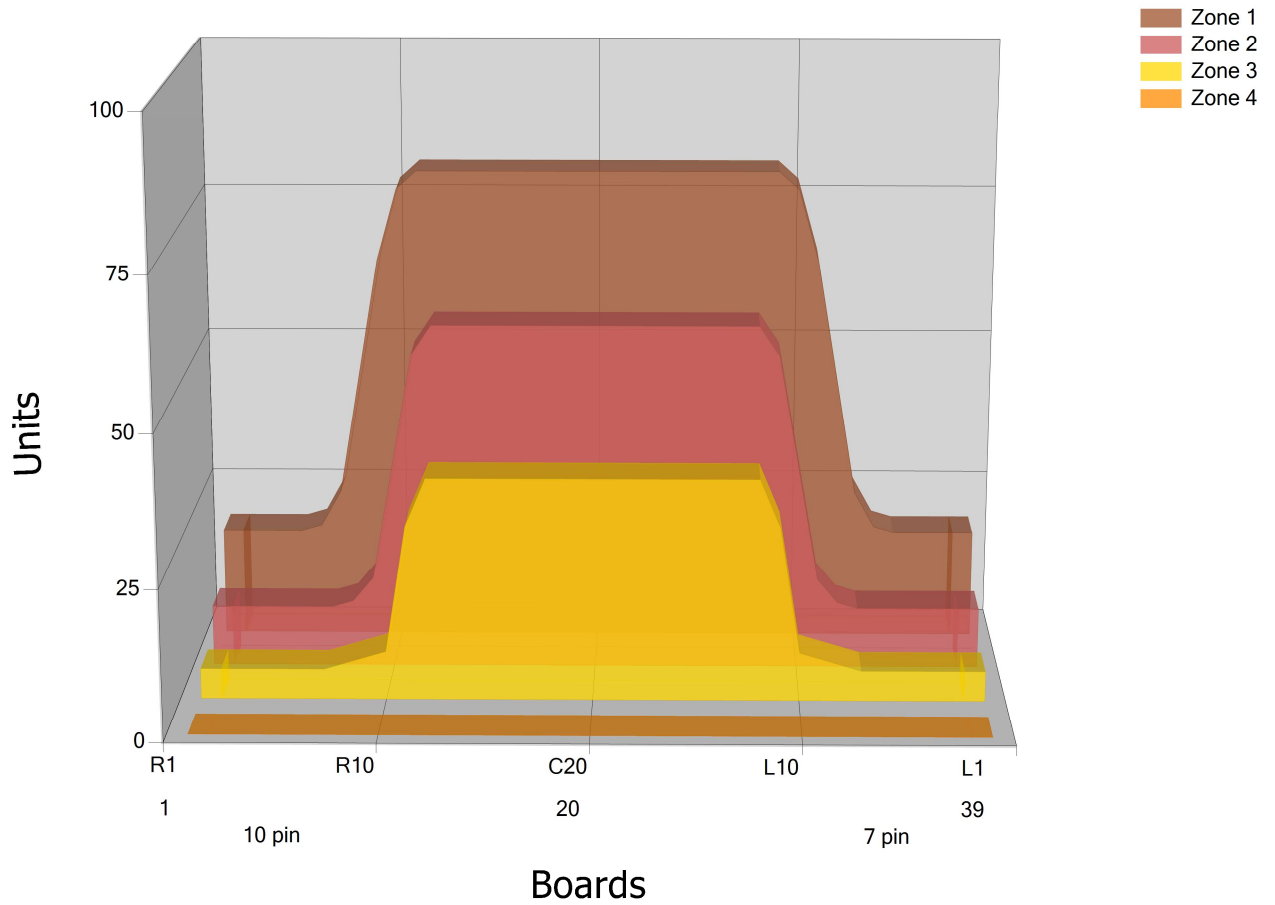

ENVOY HOUSE

Conditioner:

Cleaner:

Zone Configuration

Cleaner Transition

Mode: Clean and Condition

Speed: Quick Clean

Start Cleaner Spray: 0 Feet

Start Squeegee: 0 Feet

Start Conditioning: 6 Inches

Split Pattern: No

Zone 1	Avg	Ratio	Zone 2	Avg	Ratio
Left	19.6	4.1 : 1	Left	10.0	5.8 : 1
Right	19.6	4.1 : 1	Right	10.0	5.8 : 1
Center	80.0		Center	58.0	

Zone 3	Avg	Ratio	Zone 4	Avg	Ratio
Left	5.0	7.4 : 1	Left	0.0	1.0 : 1
Right	5.0	7.4 : 1	Right	0.0	1.0 : 1
Center	37.0		Center	0.0	