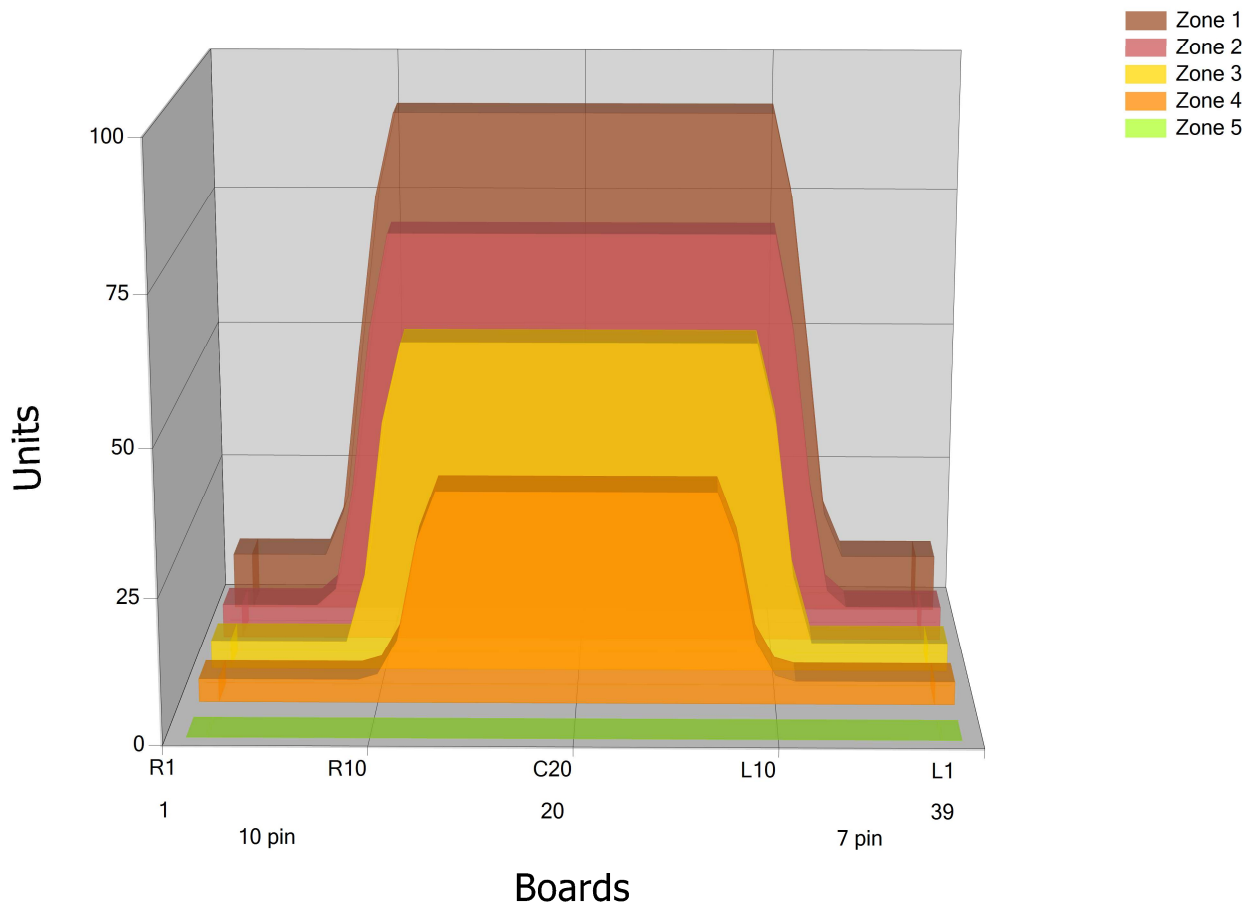

LOHE 3

Conditioner: Logic

Cleaner: MAX10

Zone Configuration

Cleaner Stop

Volume: 22.4

Mode: Clean and Condition

Speed: Max Clean

Start Cleaner Spray: 0 feet

Start Squeegee: 0 feet

Start Conditioning: 6 Inches

Split Pattern: No

Zone 1	Avg	Ratio	Zone 2	Avg	Ratio	Zone 3	Avg	Ratio	Zone 4	Avg	Ratio
Left	11.60	7.84 : 1	Left	6.60	11.06 : 1	Left	5.00	11.60 : 1	Left	4.00	9.25 : 1
Right	11.60	7.84 : 1	Right	6.60	11.06 : 1	Right	5.00	11.60 : 1	Right	4.00	9.25 : 1
Center	91.00		Center	73.00		Center	58.00		Center	37.00	
Zone 5	Avg	Ratio									
Left	0.00	1.00 : 1									
Right	0.00	1.00 : 1									
Center	0.00										

Volume by Board