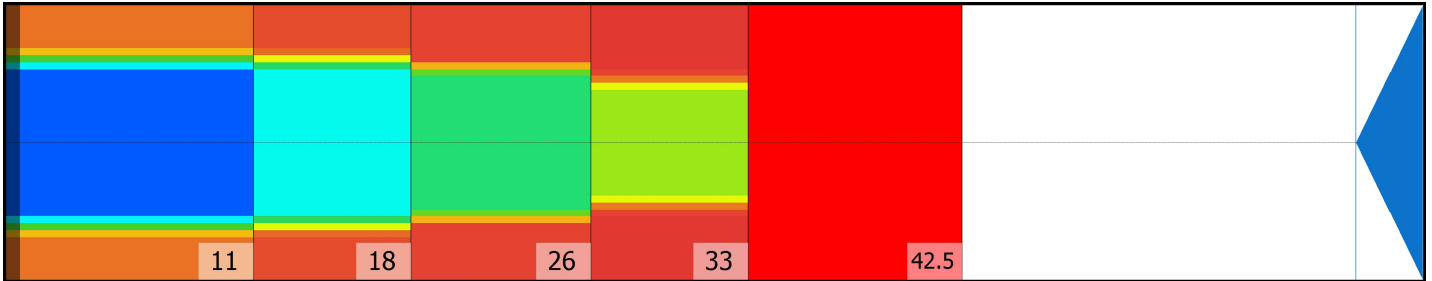

LOHE 3

Conditioner: Logic

Cleaner: MAX10

Zone Configuration

Cleaner Stop

Volume: 22.4

Mode: Clean and Condition

Speed: Max Clean

Start Cleaner Spray: 0 feet

Start Squeegee: 0 feet

Start Conditioning: 6 Inches

Split Pattern: No

Zone 1	Avg	Ratio	Zone 2	Avg	Ratio	Zone 3	Avg	Ratio	Zone 4	Avg	Ratio
Left	11.60	7.84 : 1	Left	6.60	11.06 : 1	Left	5.00	11.60 : 1	Left	4.00	9.25 : 1
Right	11.60	7.84 : 1	Right	6.60	11.06 : 1	Right	5.00	11.60 : 1	Right	4.00	9.25 : 1
Center	91.00		Center	73.00		Center	58.00		Center	37.00	
Zone 5	Avg	Ratio									
Left	0.00	1.00 : 1									
Right	0.00	1.00 : 1									
Center	0.00										