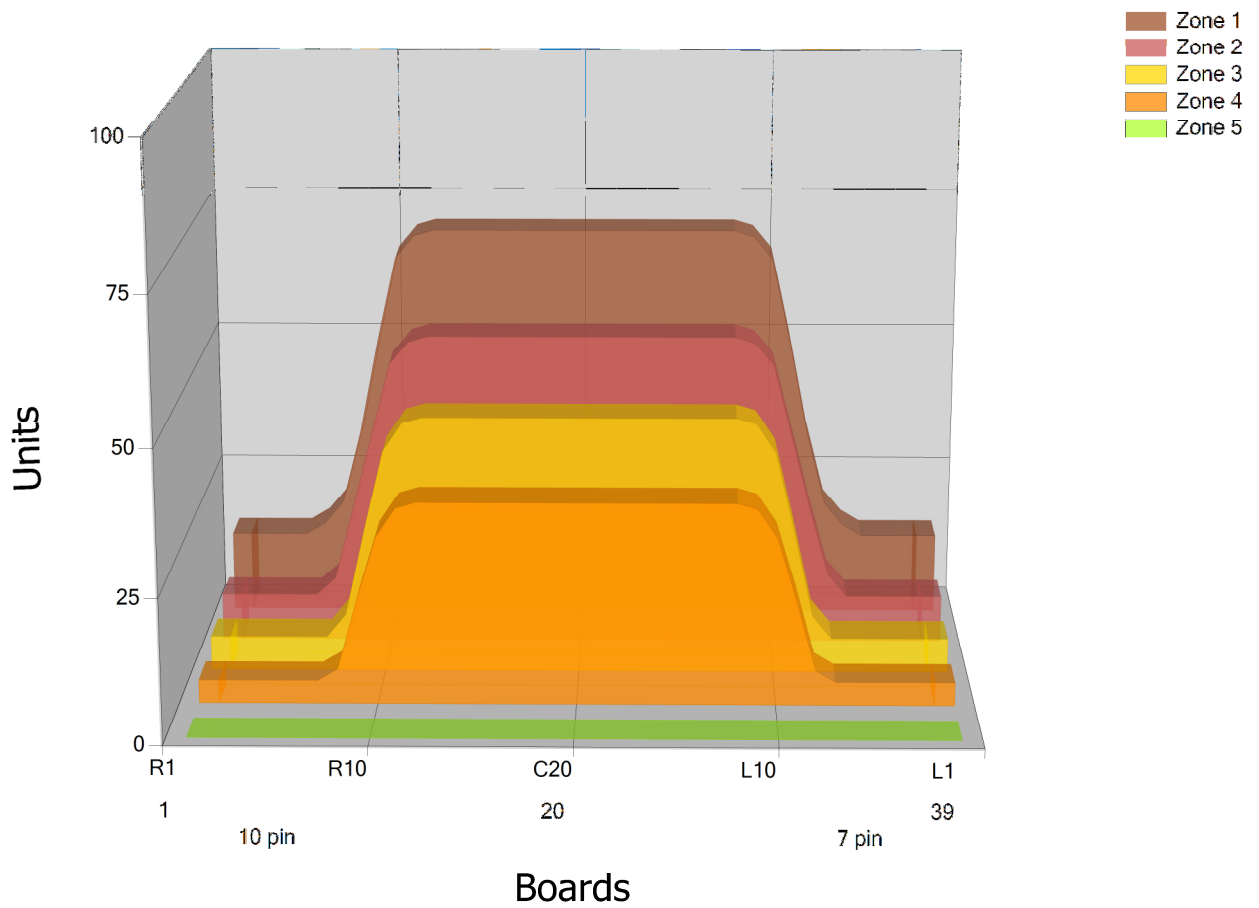

A22 HOUSE 2

Conditioner:

Cleaner:

Zone Configuration

Cleaner Transition

Mode: Clean and Condition

Speed: Quick Clean

Start Cleaner Spray: 0 Feet

Start Squeegee: 0 Feet

Start Conditioning: 12 Inches

Split Pattern: No

Zone 1	Avg	Ratio	Zone 2	Avg	Ratio
Left	15.6	4.5 : 1	Left	8.8	6.3 : 1
Right	15.6	4.5 : 1	Right	8.6	6.3 : 1
Center	70.0		Center	55.0	

Zone 3	Avg	Ratio	Zone 4	Avg	Ratio
Left	6.0	7.5 : 1	Left	4.0	8.8 : 1
Right	6.0	7.5 : 1	Right	4.0	8.8 : 1
Center	45.0		Center	35.0	

Zone 5	Avg	Ratio
Left	0.0	1.0 : 1
Right	0.0	1.0 : 1
Center	0.0	