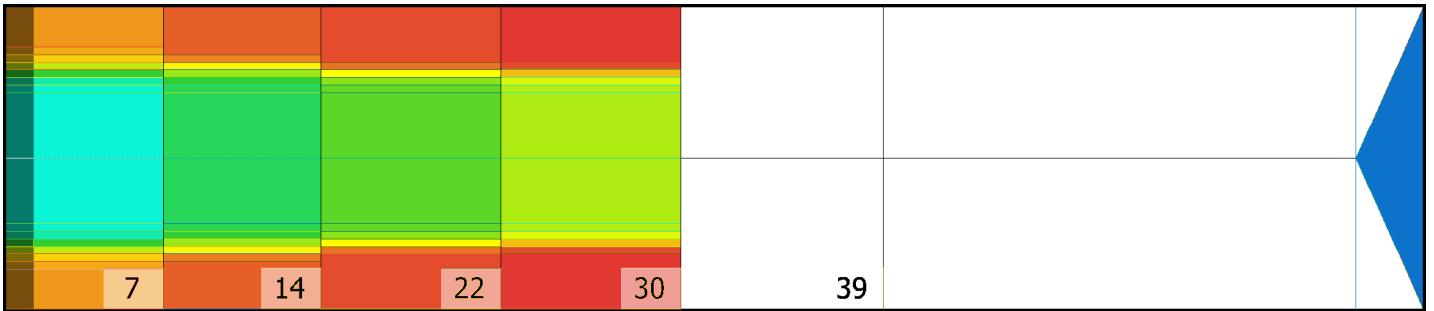

A22 HOUSE 2

Conditioner:

Cleaner:

Zone Configuration

Cleaner Transition

Mode: Clean and Condition

Speed: Quick Clean

Start Cleaner Spray: 0 Feet

Start Squeegee: 0 Feet

Start Conditioning: 12 Inches

Split Pattern: No

Zone 1	Avg	Ratio	Zone 2	Avg	Ratio
Left	15.6	4.5 : 1	Left	8.8	6.3 : 1
Right	15.6	4.5 : 1	Right	8.6	6.3 : 1
Center	70.0		Center	55.0	

Zone 3	Avg	Ratio	Zone 4	Avg	Ratio
Left	6.0	7.5 : 1	Left	4.0	8.8 : 1
Right	6.0	7.5 : 1	Right	4.0	8.8 : 1
Center	45.0		Center	35.0	

Zone 5	Avg	Ratio
Left	0.0	1.0 : 1
Right	0.0	1.0 : 1
Center	0.0	