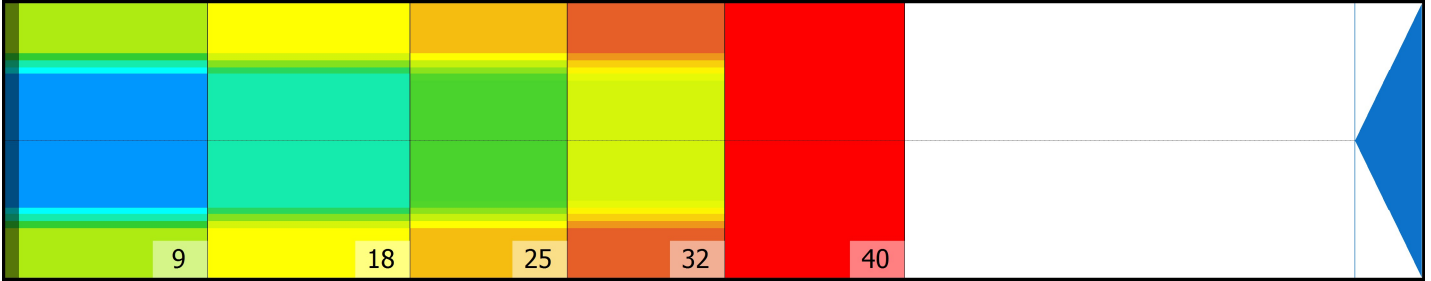

# TLN MV 2020

Conditioner: Logic

Cleaner: MAX10

## Zone Configuration

Cleaner Stop