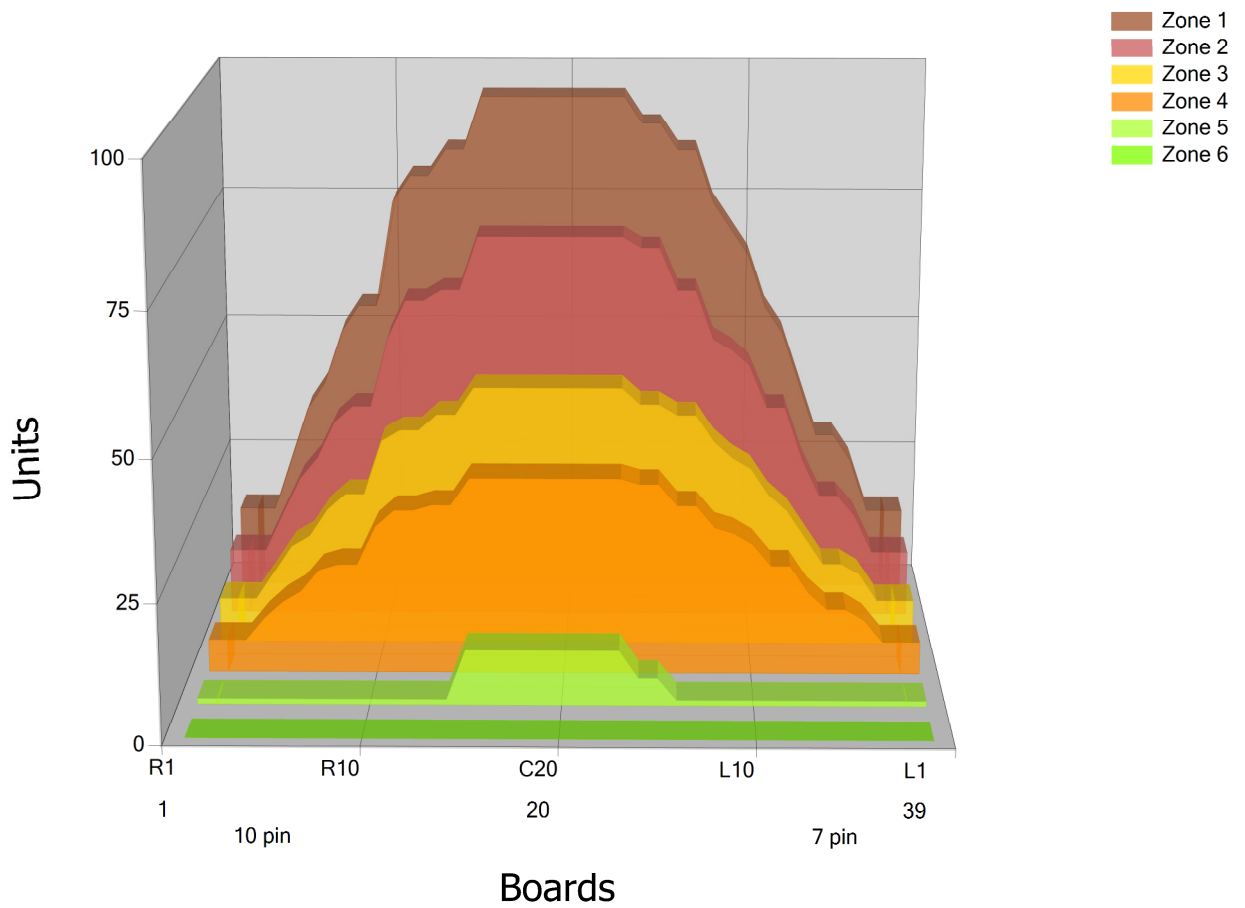

SCOPRPRION

Conditioner:

Cleaner:

Zone Configuration

Cleaner Transition

Mode: Clean and Condition

Speed: Quick Clean

Start Cleaner Spray: 0 Feet

Start Squeegee: 0 Feet

Start Conditioning: 6 Inches

Split Pattern: No

Zone 1	Avg	Ratio	Zone 2	Avg	Ratio
Left	28.0	3.4 : 1	Left	21.4	3.4 : 1
Right	33.0	3.4 : 1	Right	24.8	3.4 : 1
Center	95.0		Center	72.0	

Zone 3	Avg	Ratio	Zone 4	Avg	Ratio
Left	14.2	3.4 : 1	Left	11.0	3.3 : 1
Right	16.8	3.4 : 1	Right	12.6	3.3 : 1
Center	48.0		Center	36.0	

Zone 5	Avg	Ratio	Zone 6	Avg	Ratio
Left	1.0	10.0 : 1	Left	0.0	1.0 : 1
Right	1.0	10.0 : 1	Right	0.0	1.0 : 1
Center	10.0		Center	0.0	