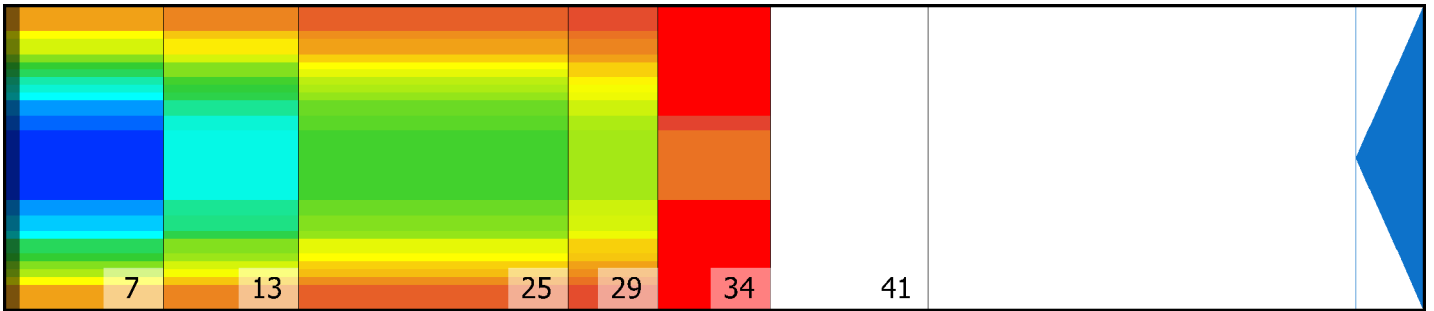

SCOPRPRION

Conditioner:

Cleaner:

Zone Configuration

Cleaner Transition

Mode: Clean and Condition

Speed: Quick Clean

Start Cleaner Spray: 0 Feet

Start Squeegee: 0 Feet

Start Conditioning: 6 Inches

Split Pattern: No

Zone 1	Avg	Ratio	Zone 2	Avg	Ratio
Left	28.0	3.4 : 1	Left	21.4	3.4 : 1
Right	33.0	3.4 : 1	Right	24.8	3.4 : 1
Center	95.0		Center	72.0	

Zone 3	Avg	Ratio	Zone 4	Avg	Ratio
Left	14.2	3.4 : 1	Left	11.0	3.3 : 1
Right	16.8	3.4 : 1	Right	12.6	3.3 : 1
Center	48.0		Center	36.0	

Zone 5	Avg	Ratio	Zone 6	Avg	Ratio
Left	1.0	10.0 : 1	Left	0.0	1.0 : 1
Right	1.0	10.0 : 1	Right	0.0	1.0 : 1
Center	10.0		Center	0.0	