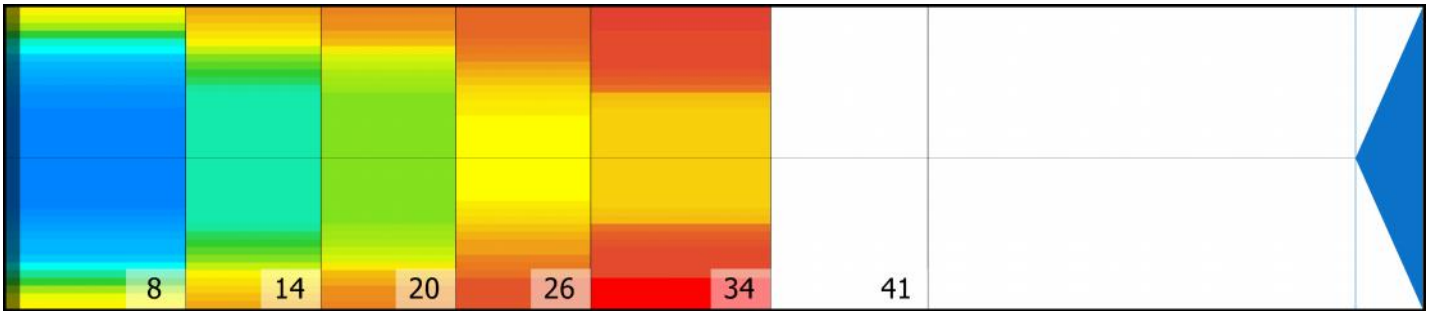

EO15

Conditioner:

Cleaner:

Zone Configuration

Cleaner Transition

Mode: Clean and Condition

Speed: Quick Clean

Start Cleaner Spray: 0 Feet

Start Squeegee: 0 Feet

Start Conditioning: 6 Inches

Split Pattern: No

Zone 1	Avg	Ratio	Zone 2	Avg	Ratio
Left	62.2	1.4 : 1	Left	27.6	2.4 : 1
Right	60.4	1.4 : 1	Right	27.6	2.4 : 1
Center	87.0		Center	65.0	

Zone 3	Avg	Ratio	Zone 4	Avg	Ratio
Left	20.0	2.0 : 1	Left	10.2	2.5 : 1
Right	20.0	2.0 : 1	Right	9.4	2.5 : 1
Center	40.0		Center	25.0	

Zone 5	Avg	Ratio	Zone 6	Avg	Ratio
Left	5.8	3.4 : 1	Left	0.0	1.0 : 1
Right	4.8	3.4 : 1	Right	0.0	1.0 : 1
Center	20.0		Center	0.0	