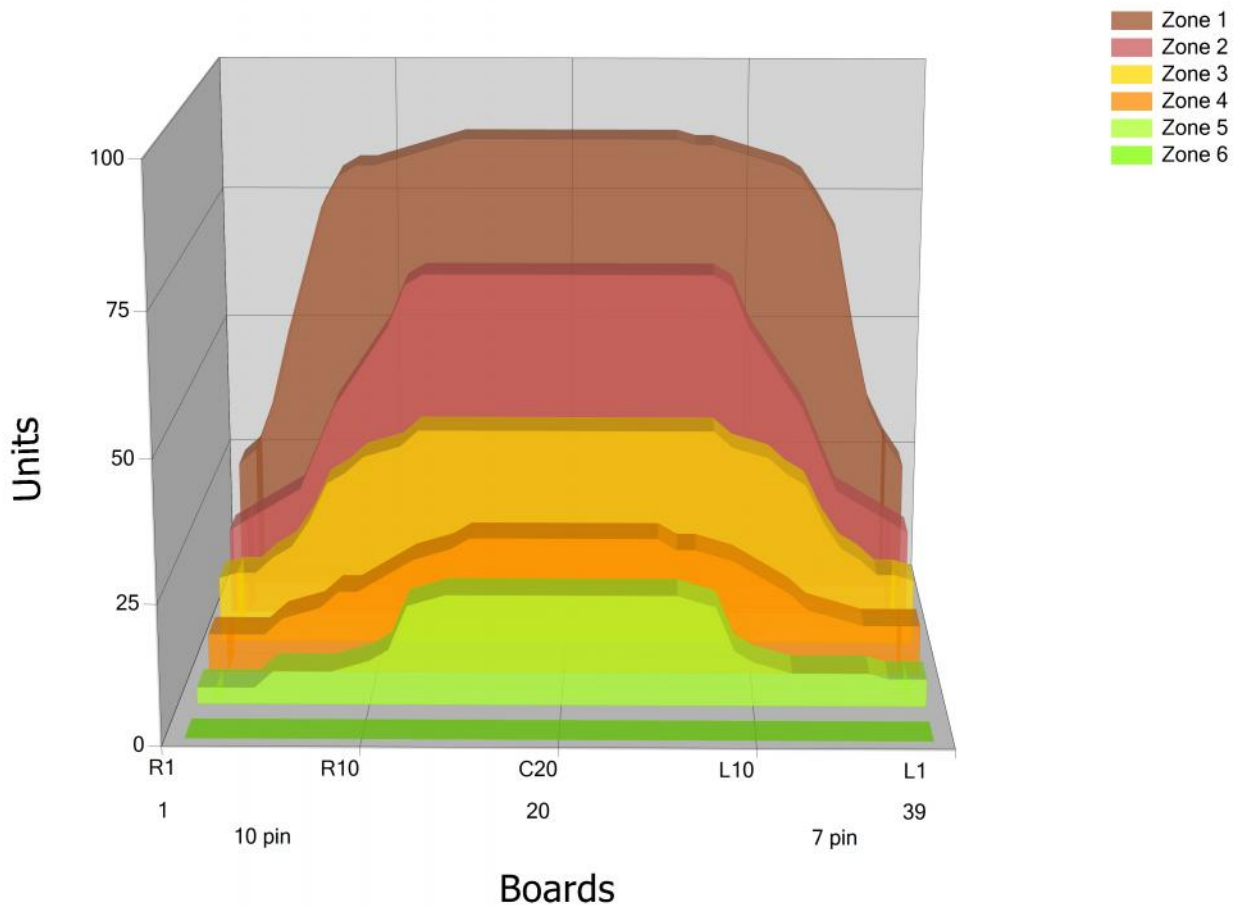

EO15

Conditioner:

Cleaner:

Zone Configuration

Cleaner Transition

Mode: Clean and Condition

Speed: Quick Clean

Start Cleaner Spray: 0 Feet

Start Squeegee: 0 Feet

Start Conditioning: 6 Inches

Split Pattern: No

Zone 1	Avg	Ratio	Zone 2	Avg	Ratio
Left	62.2	1.4 : 1	Left	27.6	2.4 : 1
Right	60.4	1.4 : 1	Right	27.6	2.4 : 1
Center	87.0		Center	65.0	

Zone 3	Avg	Ratio	Zone 4	Avg	Ratio
Left	20.0	2.0 : 1	Left	10.2	2.5 : 1
Right	20.0	2.0 : 1	Right	9.4	2.5 : 1
Center	40.0		Center	25.0	

Zone 5	Avg	Ratio	Zone 6	Avg	Ratio
Left	5.8	3.4 : 1	Left	0.0	1.0 : 1
Right	4.8	3.4 : 1	Right	0.0	1.0 : 1
Center	20.0		Center	0.0	