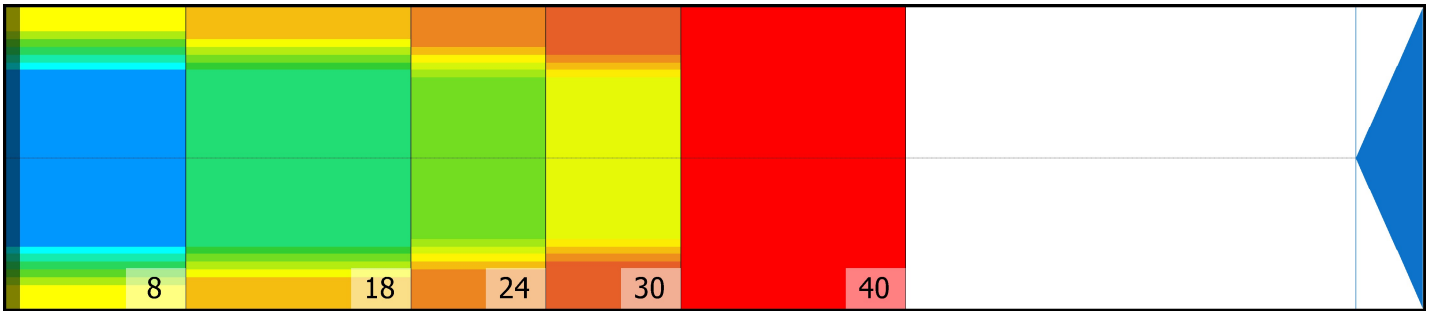

BB 2017

Conditioner:

Cleaner:

Zone Configuration

Cleaner Transition

Mode: Clean and Condition

Speed: Quick Clean

Start Cleaner Spray: 0 Feet

Start Squeegee: 0 Feet

Start Conditioning: 6 Inches

Split Pattern: No

Zone 1	Avg	Ratio	Zone 2	Avg	Ratio
Left	45.0	1.9 : 1	Left	27.6	2.1 : 1
Right	45.0	1.9 : 1	Right	27.6	2.1 : 1
Center	85.0		Center	58.0	

Zone 3	Avg	Ratio	Zone 4	Avg	Ratio
Left	15.6	2.7 : 1	Left	9.0	3.1 : 1
Right	15.6	2.7 : 1	Right	9.0	3.1 : 1
Center	42.0		Center	28.0	

Zone 5	Avg	Ratio
Left	1.0	1.0 : 1
Right	1.0	1.0 : 1
Center	1.0	