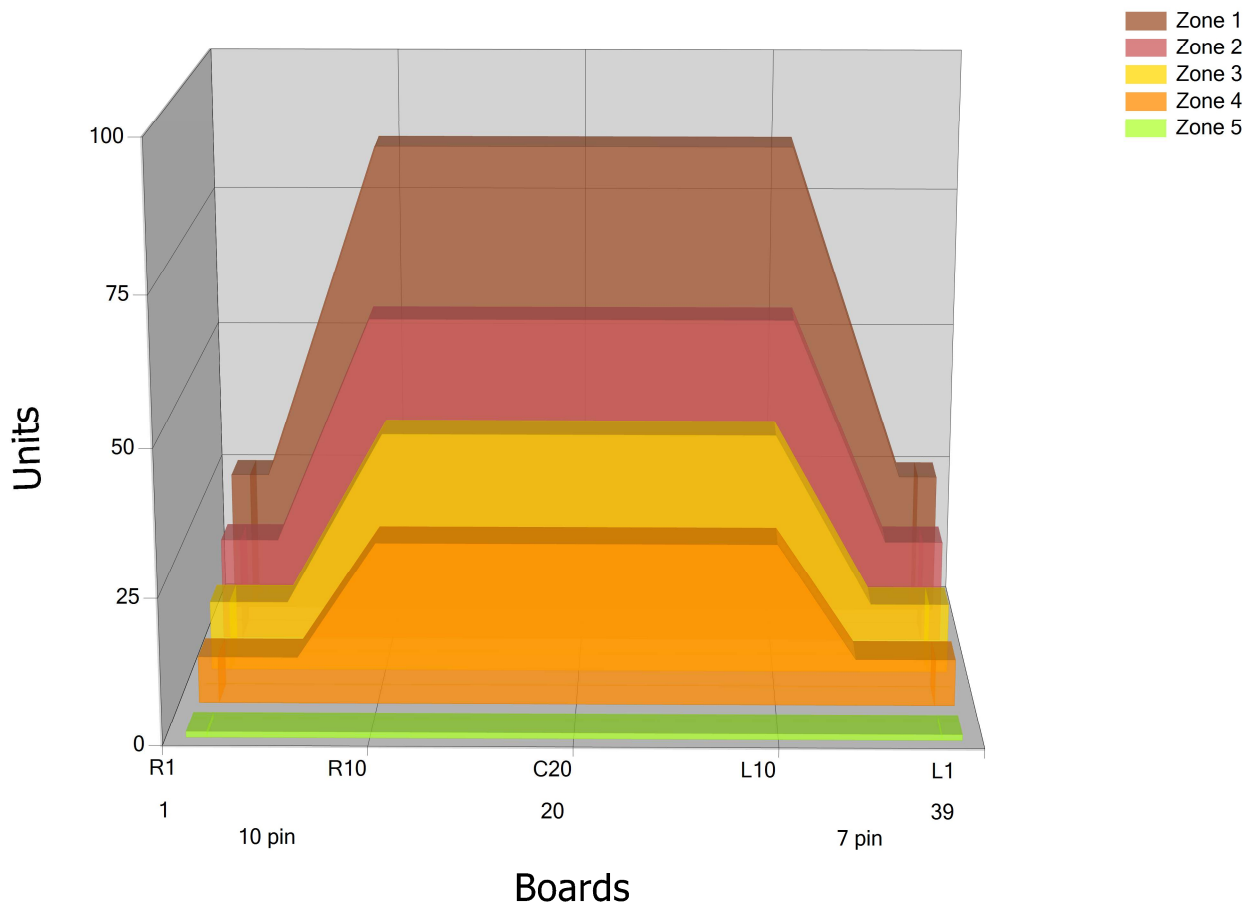

BB 2017

Conditioner:

Cleaner:

Zone Configuration

Cleaner Transition

Mode: Clean and Condition

Speed: Quick Clean

Start Cleaner Spray: 0 Feet

Start Squeegee: 0 Feet

Start Conditioning: 6 Inches

Split Pattern: No

Zone 1	Avg	Ratio	Zone 2	Avg	Ratio
Left	45.0	1.9 : 1	Left	27.6	2.1 : 1
Right	45.0	1.9 : 1	Right	27.6	2.1 : 1
Center	85.0		Center	58.0	

Zone 3	Avg	Ratio	Zone 4	Avg	Ratio
Left	15.6	2.7 : 1	Left	9.0	3.1 : 1
Right	15.6	2.7 : 1	Right	9.0	3.1 : 1
Center	42.0		Center	28.0	

Zone 5	Avg	Ratio
Left	1.0	1.0 : 1
Right	1.0	1.0 : 1
Center	1.0	