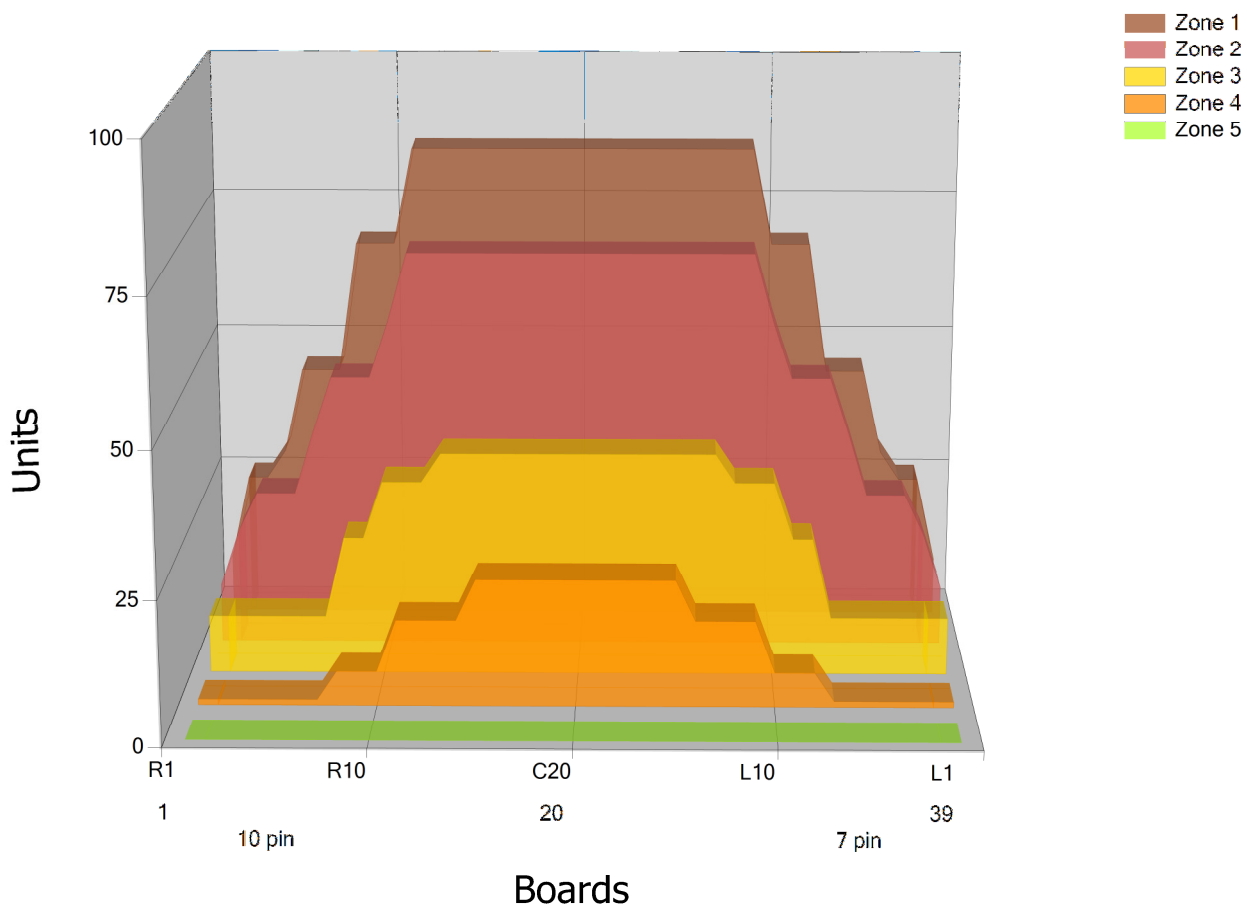

EST_OP_2011Y

Conditioner:

Cleaner:

Zone Configuration

Cleaner Transition

Mode: Clean and Condition

Speed: Max Clean

Start Cleaner Spray: 0 Feet

Start Squeegee: 0 Feet

Start Conditioning: 6 Inches

Split Pattern: No

Zone 1	Avg	Ratio	Zone 2	Avg	Ratio
Left	38.0	2.2 : 1	Left	33.4	2.1 : 1
Right	38.0	2.2 : 1	Right	33.4	2.1 : 1
Center	85.0		Center	70.0	

Zone 3	Avg	Ratio	Zone 4	Avg	Ratio
Left	10.0	3.9 : 1	Left	1.0	22.0 : 1
Right	10.0	3.9 : 1	Right	1.0	22.0 : 1
Center	39.0		Center	22.0	

Zone 5	Avg	Ratio
Left	0.0	1.0 : 1
Right	0.0	1.0 : 1
Center	0.0	