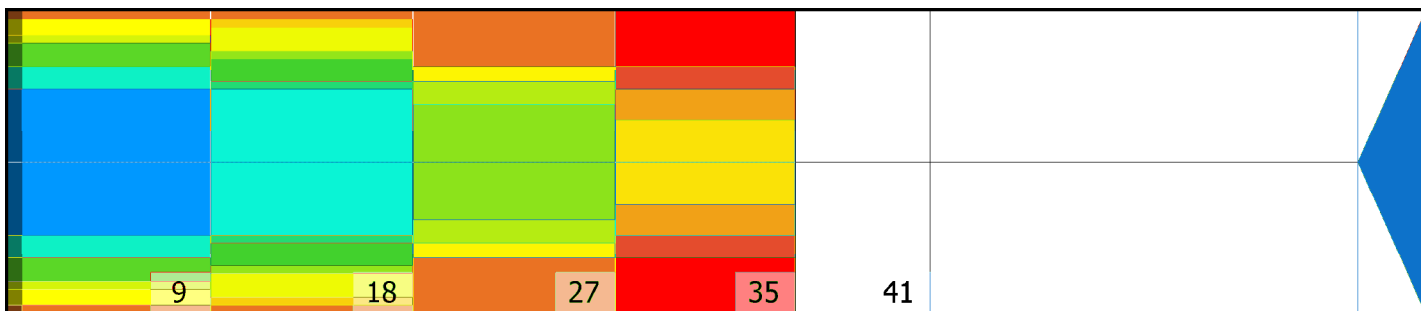

EST_OP_2011Y

Conditioner:

Cleaner:

Zone Configuration

Cleaner Transition

Mode: Clean and Condition

Speed: Max Clean

Start Cleaner Spray: 0 Feet

Start Squeegee: 0 Feet

Start Conditioning: 6 Inches

Split Pattern: No

Zone 1	Avg	Ratio	Zone 2	Avg	Ratio
Left	38.0	2.2 : 1	Left	33.4	2.1 : 1
Right	38.0	2.2 : 1	Right	33.4	2.1 : 1
Center	85.0		Center	70.0	

Zone 3	Avg	Ratio	Zone 4	Avg	Ratio
Left	10.0	3.9 : 1	Left	1.0	22.0 : 1
Right	10.0	3.9 : 1	Right	1.0	22.0 : 1
Center	39.0		Center	22.0	

Zone 5	Avg	Ratio
Left	0.0	1.0 : 1
Right	0.0	1.0 : 1
Center	0.0	