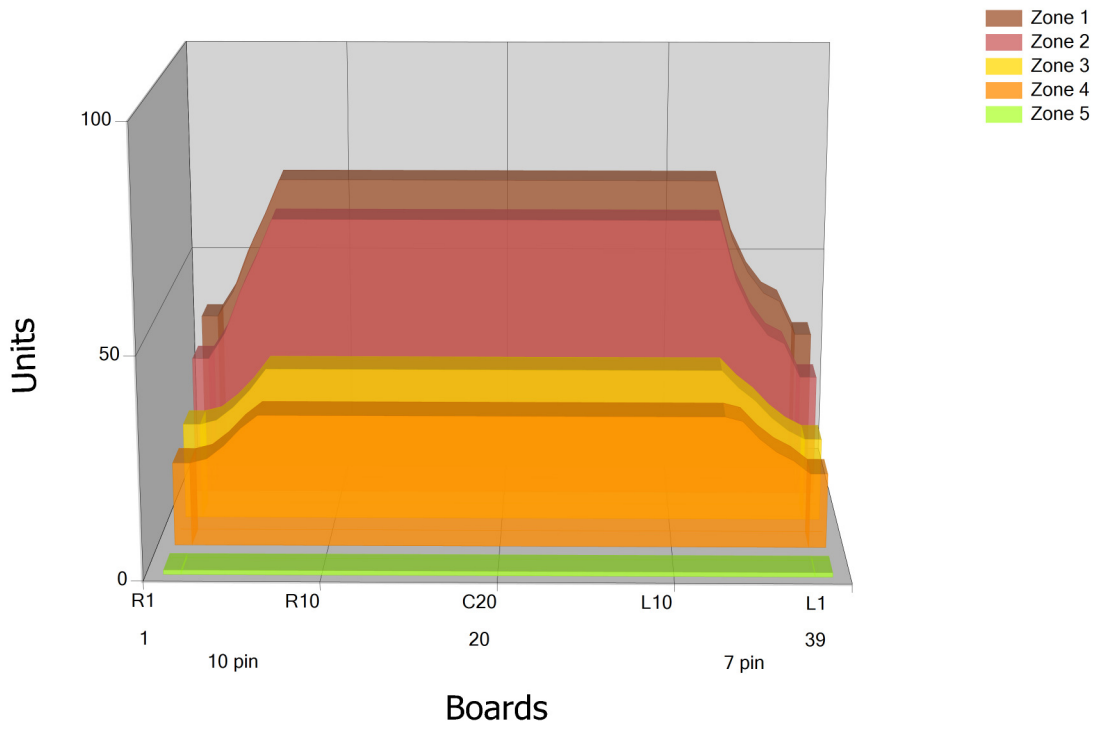

WTBASYDNEY33

Zone Configuration