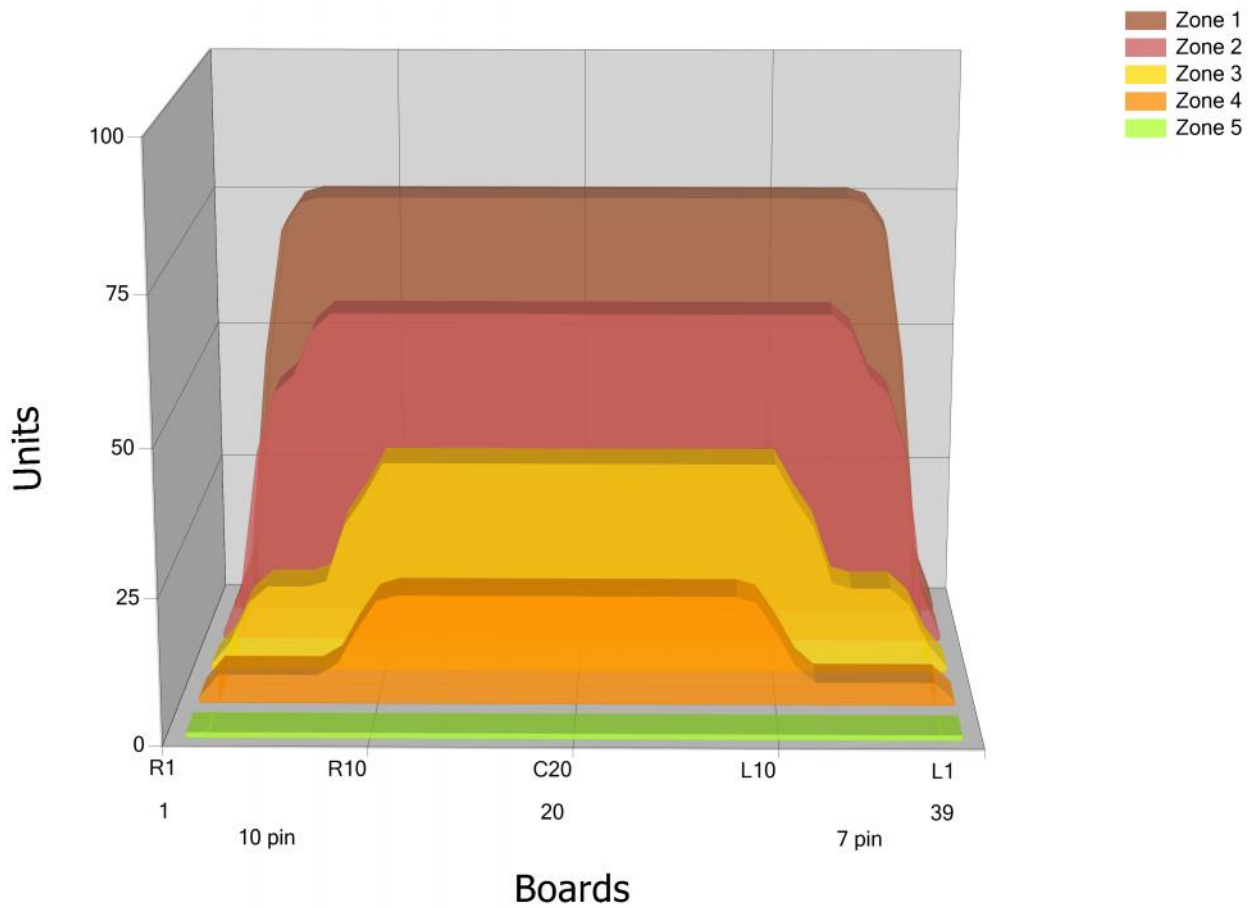

TLN_MV_14

Conditioner:

Cleaner:

Zone Configuration

Cleaner Transition

Mode: Clean and Condition

Speed: Quick Clean

Start Cleaner Spray: 0 Feet

Start Squeegee: 0 Feet

Start Conditioning: 6 Inches

Split Pattern: No

Zone 1	Avg	Ratio	Zone 2	Avg	Ratio
Left	68.8	1.1 : 1	Left	48.4	1.2 : 1
Right	68.8	1.1 : 1	Right	48.4	1.2 : 1
Center	76.0		Center	59.0	

Zone 3	Avg	Ratio	Zone 4	Avg	Ratio
Left	14.6	2.5 : 1	Left	4.0	4.8 : 1
Right	14.6	2.5 : 1	Right	5.0	4.8 : 1
Center	37.0		Center	19.0	

Zone 5	Avg	Ratio
Left	1.0	1.0 : 1
Right	1.0	1.0 : 1
Center	1.0	