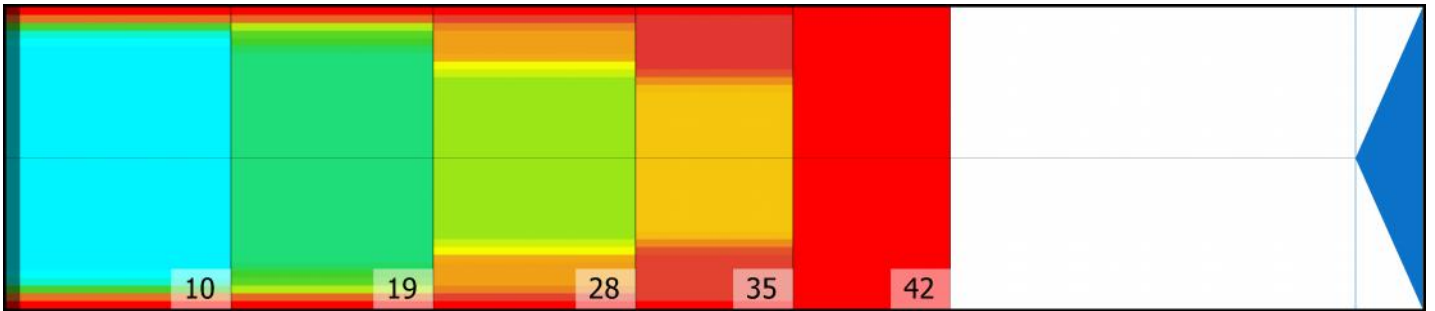

TLN_MV_14

Conditioner:

Cleaner:

Zone Configuration

Cleaner Transition

Mode: Clean and Condition

Speed: Quick Clean

Start Cleaner Spray: 0 Feet

Start Squeegee: 0 Feet

Start Conditioning: 6 Inches

Split Pattern: No

Zone 1	Avg	Ratio	Zone 2	Avg	Ratio
Left	68.8	1.1 : 1	Left	48.4	1.2 : 1
Right	68.8	1.1 : 1	Right	48.4	1.2 : 1
Center	76.0		Center	59.0	

Zone 3	Avg	Ratio	Zone 4	Avg	Ratio
Left	14.6	2.5 : 1	Left	4.0	4.8 : 1
Right	14.6	2.5 : 1	Right	5.0	4.8 : 1
Center	37.0		Center	19.0	

Zone 5	Avg	Ratio
Left	1.0	1.0 : 1
Right	1.0	1.0 : 1
Center	1.0	