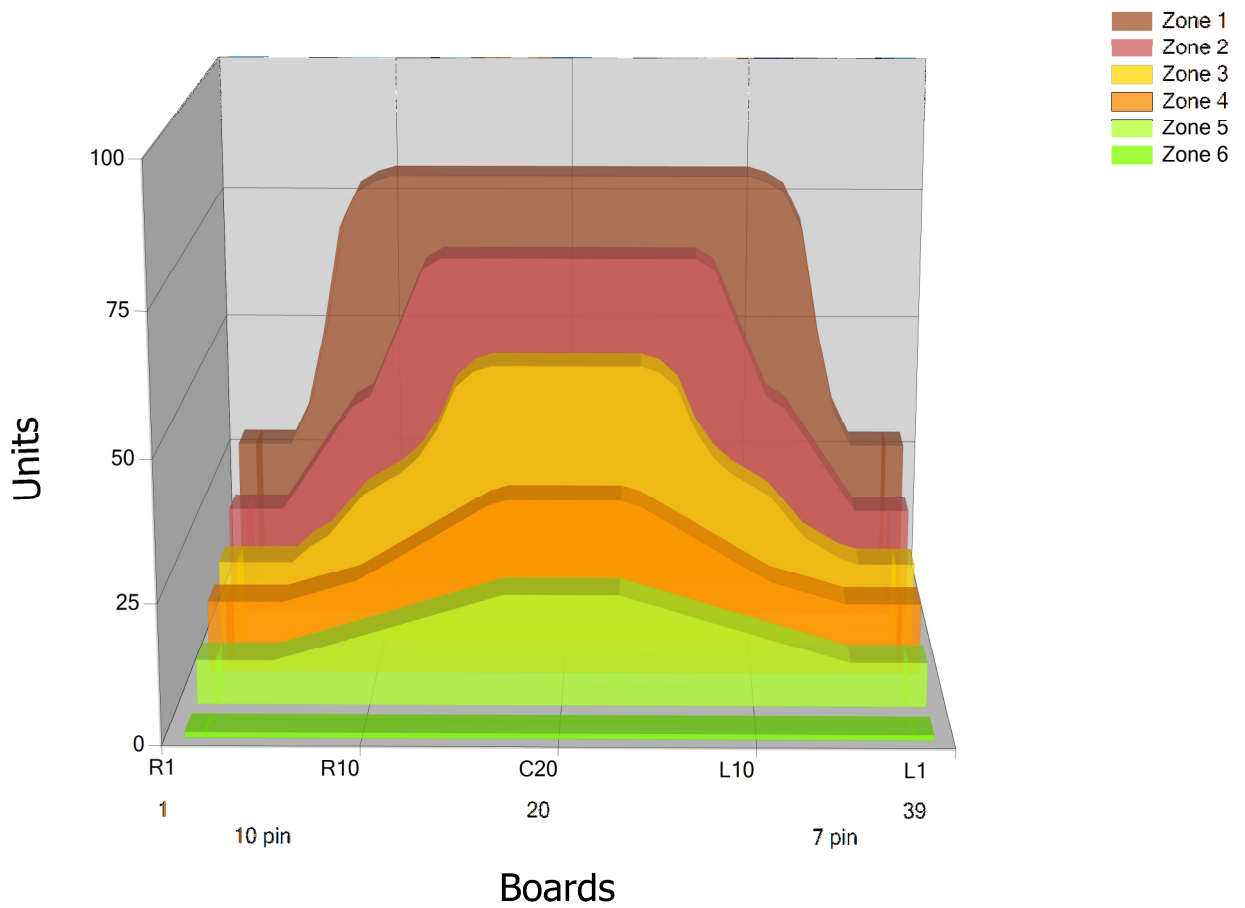

# SH 41 LOHE2

Conditioner:

Cleaner:

## Zone Configuration

Cleaner Transition

Mode: Clean and Condition

Speed: Quick Clean

Start Cleaner Spray: 0 Feet

Start Squeegee: 0 Feet

Start Conditioning: 6 Inches

Split Pattern: No

Zone 1	Avg	Ratio	Zone 2	Avg	Ratio
Left	42.2	1.9 : 1	Left	26.0	2.6 : 1
Right	42.2	1.9 : 1	Right	26.0	2.6 : 1
Center	80.0		Center	68.0	

Zone 3	Avg	Ratio	Zone 4	Avg	Ratio
Left	16.8	3.1 : 1	Left	13.6	2.4 : 1
Right	16.6	3.1 : 1	Right	13.6	2.4 : 1
Center	52.0		Center	32.0	

Zone 5	Avg	Ratio	Zone 6	Avg	Ratio
Left	8.6	2.3 : 1	Left	1.0	1.0 : 1
Right	8.6	2.3 : 1	Right	1.0	1.0 : 1
Center	20.0		Center	1.0	