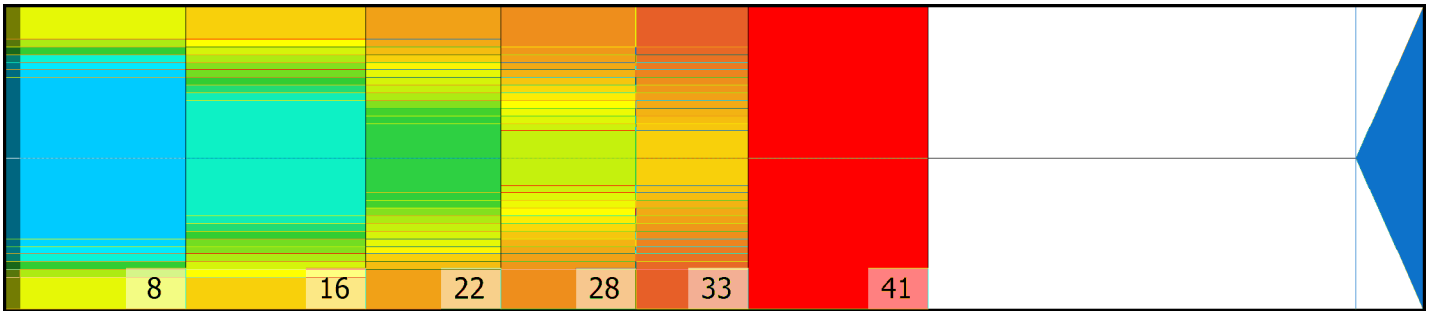

## Zone Configuration

Cleaner Transition

Mode: Clean and Condition

Speed: Quick Clean

Start Cleaner Spray: 0 Feet

Start Squeegee: 0 Feet

Start Conditioning: 6 Inches

Split Pattern: No

Zone 1	Avg	Ratio	Zone 2	Avg	Ratio
Left	42.2	1.9 : 1	Left	26.0	2.6 : 1
Right	42.2	1.9 : 1	Right	26.0	2.6 : 1
Center	80.0		Center	68.0	

Zone 3	Avg	Ratio	Zone 4	Avg	Ratio
Left	16.8	3.1 : 1	Left	13.6	2.4 : 1
Right	16.6	3.1 : 1	Right	13.6	2.4 : 1
Center	52.0		Center	32.0	

Zone 5	Avg	Ratio	Zone 6	Avg	Ratio
Left	8.6	2.3 : 1	Left	1.0	1.0 : 1
Right	8.6	2.3 : 1	Right	1.0	1.0 : 1
Center	20.0		Center	1.0	