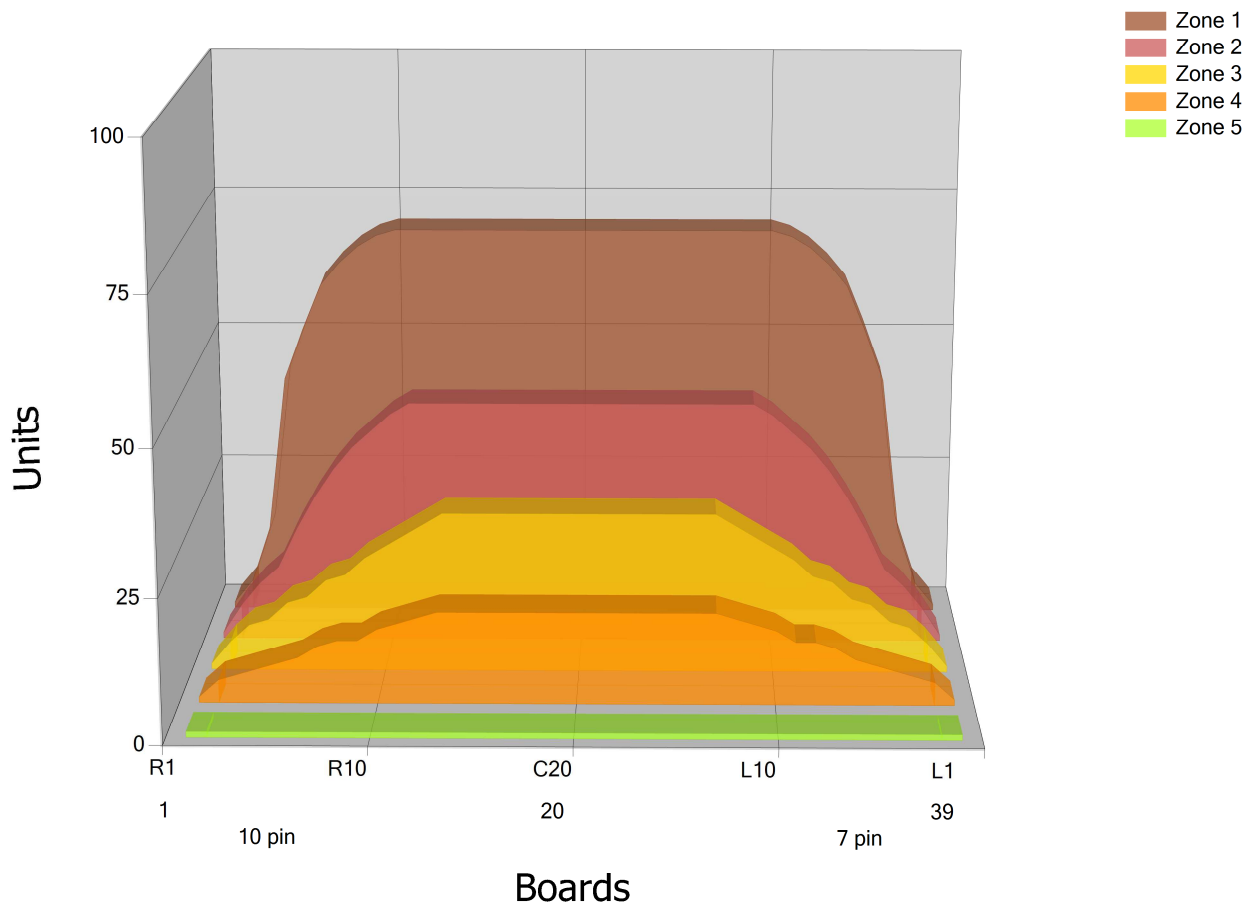

# ESTOP-13V2

Conditioner:

Cleaner:

## Zone Configuration

Cleaner Transition

Mode: Clean and Condition

Speed: Quick Clean

Start Cleaner Spray: 0 Feet

Start Squeegee: 0 Feet

Start Conditioning: 4 Inches

Split Pattern: No

Zone 1	Avg	Ratio	Zone 2	Avg	Ratio
Left	46.8	1.5 : 1	Left	20.0	2.2 : 1
Right	46.8	1.5 : 1	Right	20.0	2.2 : 1
Center	70.0		Center	43.0	

Zone 3	Avg	Ratio	Zone 4	Avg	Ratio
Left	11.6	2.4 : 1	Left	7.2	2.2 : 1
Right	11.6	2.4 : 1	Right	7.2	2.2 : 1
Center	28.0		Center	16.0	

Zone 5	Avg	Ratio
Left	1.0	1.0 : 1
Right	1.0	1.0 : 1
Center	1.0	