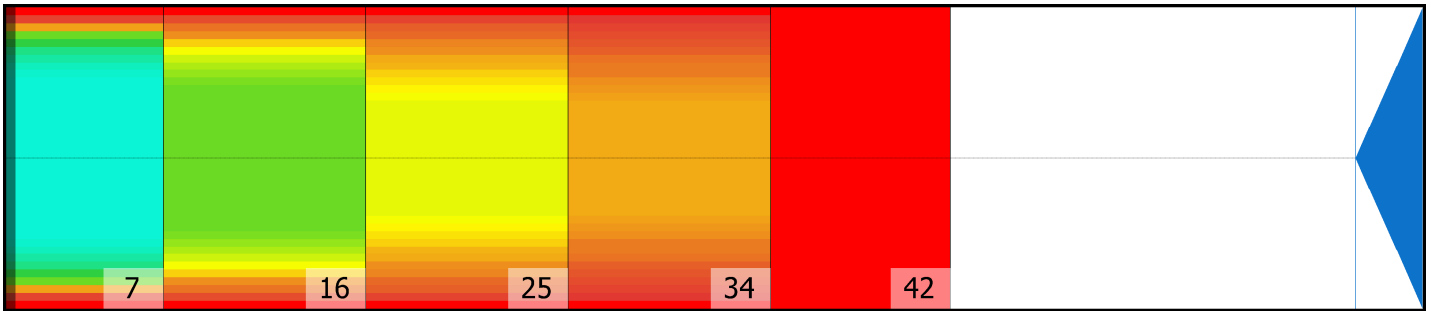

## Zone Configuration

Cleaner Transition

Mode: Clean and Condition

Speed: Quick Clean

Start Cleaner Spray: 0 Feet

Start Squeegee: 0 Feet

Start Conditioning: 4 Inches

Split Pattern: No

Zone 1	Avg	Ratio	Zone 2	Avg	Ratio
Left	46.8	1.5 : 1	Left	20.0	2.2 : 1
Right	46.8	1.5 : 1	Right	20.0	2.2 : 1
Center	70.0		Center	43.0	

Zone 3	Avg	Ratio	Zone 4	Avg	Ratio
Left	11.6	2.4 : 1	Left	7.2	2.2 : 1
Right	11.6	2.4 : 1	Right	7.2	2.2 : 1
Center	28.0		Center	16.0	

Zone 5	Avg	Ratio
Left	1.0	1.0 : 1
Right	1.0	1.0 : 1
Center	1.0	