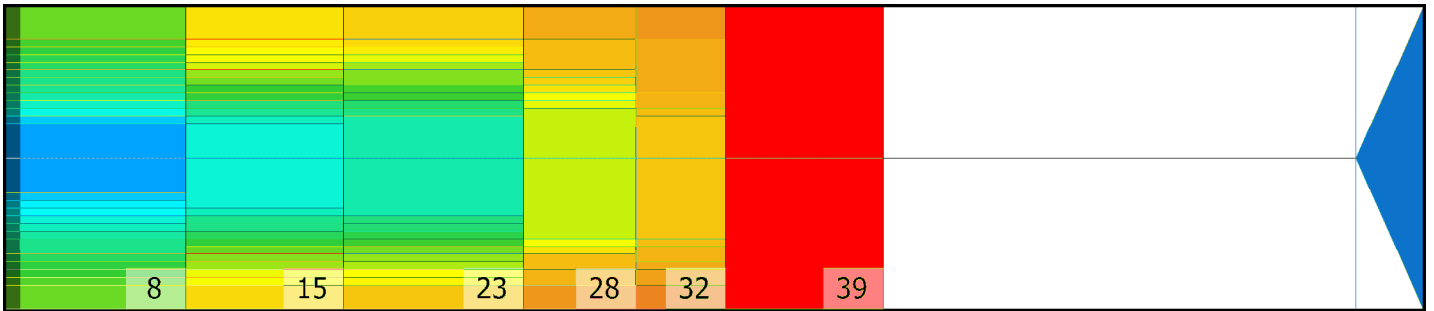

TURU13-39

Conditioner:

Cleaner:

Zone Configuration

Cleaner Transition

Mode: Clean and Condition

Speed: Quick Clean

Start Cleaner Spray: 0 Feet

Start Squeegee: 0 Feet

Start Conditioning: 6 Inches

Split Pattern: No

Zone 1	Avg	Ratio	Zone 2	Avg	Ratio
Left	48.0	1.8 : 1	Left	23.6	3.0 : 1
Right	49.4	1.8 : 1	Right	30.2	3.0 : 1
Center	84.0		Center	70.0	

Zone 3	Avg	Ratio	Zone 4	Avg	Ratio
Left	22.4	2.9 : 1	Left	17.2	1.9 : 1
Right	28.2	2.9 : 1	Right	16.8	1.9 : 1
Center	65.0		Center	32.0	

Zone 5	Avg	Ratio	Zone 6	Avg	Ratio
Left	15.2	1.3 : 1	Left	1.0	1.0 : 1
Right	15.0	1.3 : 1	Right	1.0	1.0 : 1
Center	19.0		Center	1.0	