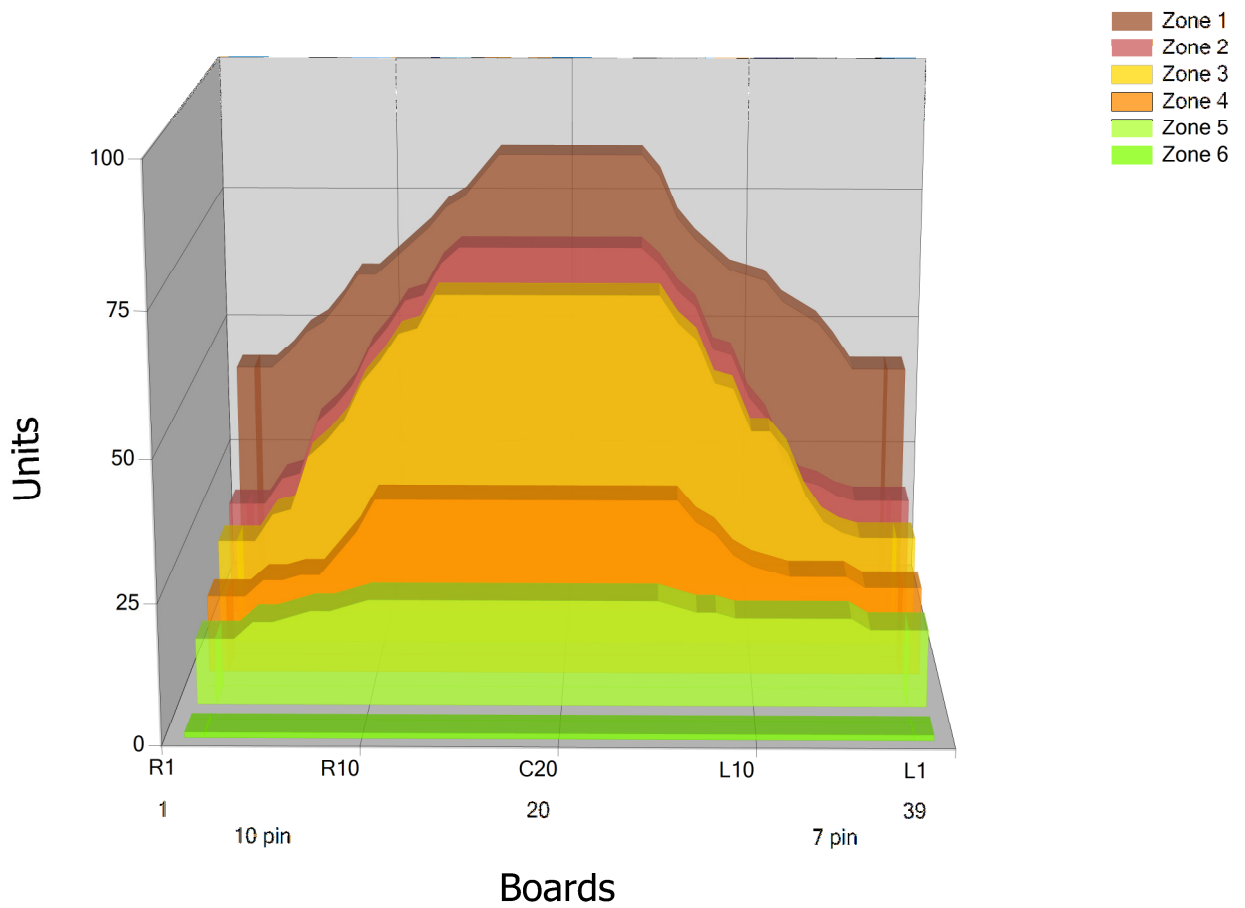

TURU13-39

Conditioner:

Cleaner:

Zone Configuration

Cleaner Transition

Mode: Clean and Condition

Speed: Quick Clean

Start Cleaner Spray: 0 Feet

Start Squeegee: 0 Feet

Start Conditioning: 6 Inches

Split Pattern: No

Zone 1	Avg	Ratio	Zone 2	Avg	Ratio
Left	48.0	1.8 : 1	Left	23.6	3.0 : 1
Right	49.4	1.8 : 1	Right	30.2	3.0 : 1
Center	84.0		Center	70.0	

Zone 3	Avg	Ratio	Zone 4	Avg	Ratio
Left	22.4	2.9 : 1	Left	17.2	1.9 : 1
Right	28.2	2.9 : 1	Right	16.8	1.9 : 1
Center	65.0		Center	32.0	

Zone 5	Avg	Ratio	Zone 6	Avg	Ratio
Left	15.2	1.3 : 1	Left	1.0	1.0 : 1
Right	15.0	1.3 : 1	Right	1.0	1.0 : 1
Center	19.0		Center	1.0	