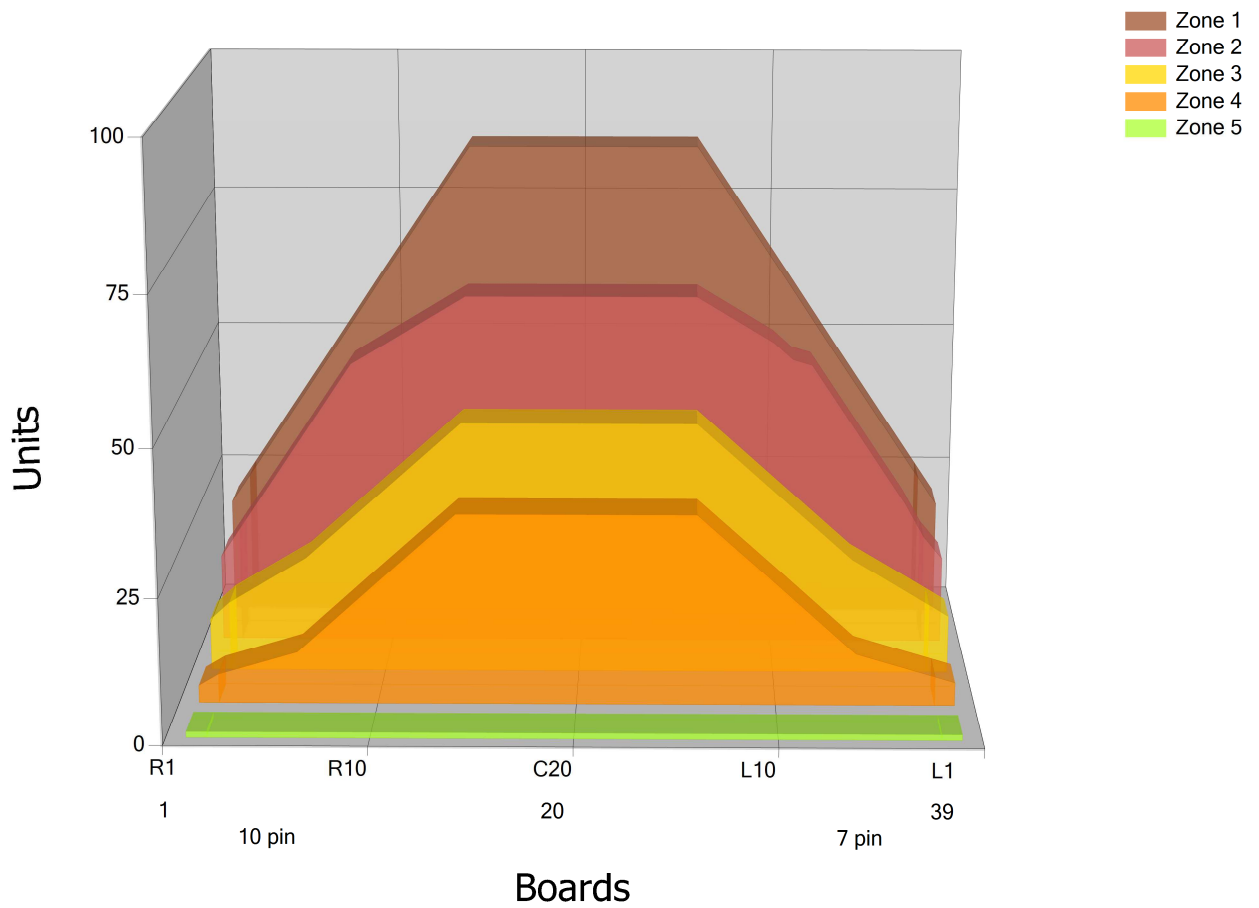

DV8 2014

Conditioner:

Cleaner:

Zone Configuration

Cleaner Transition

Mode: Clean and Condition

Speed: Quick Clean

Start Cleaner Spray: 0 Feet

Start Squeegee: 0 Feet

Start Conditioning: 6 Inches

Split Pattern: No

Zone 1	Avg	Ratio	Zone 2	Avg	Ratio
Left	40.0	2.1 : 1	Left	35.0	1.8 : 1
Right	40.0	2.1 : 1	Right	35.0	1.8 : 1
Center	85.0		Center	62.0	

Zone 3	Avg	Ratio	Zone 4	Avg	Ratio
Left	18.2	2.4 : 1	Left	8.4	3.9 : 1
Right	18.2	2.4 : 1	Right	8.4	3.9 : 1
Center	44.0		Center	33.0	

Zone 5	Avg	Ratio
Left	1.0	1.0 : 1
Right	1.0	1.0 : 1
Center	1.0	