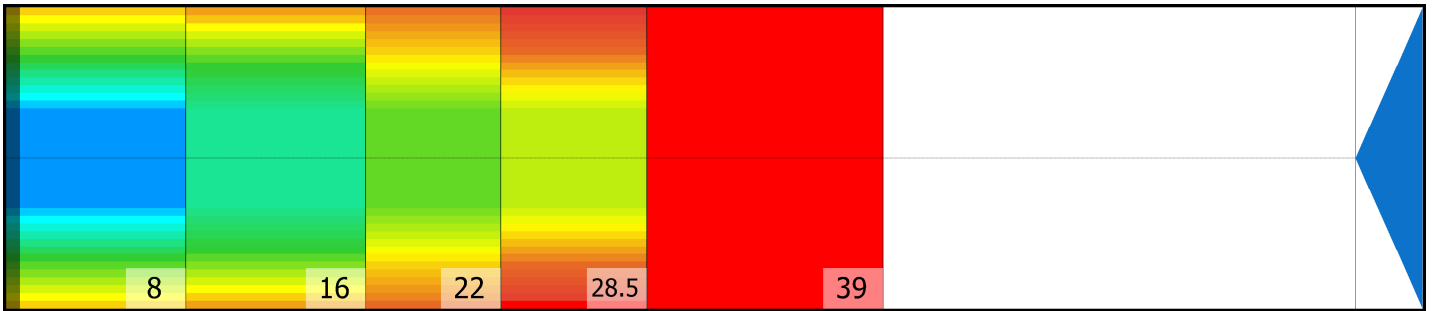

DV8 2014

Conditioner:

Cleaner:

Zone Configuration

Cleaner Transition

Mode: Clean and Condition

Speed: Quick Clean

Start Cleaner Spray: 0 Feet

Start Squeegee: 0 Feet

Start Conditioning: 6 Inches

Split Pattern: No

Zone 1	Avg	Ratio	Zone 2	Avg	Ratio
Left	40.0	2.1 : 1	Left	35.0	1.8 : 1
Right	40.0	2.1 : 1	Right	35.0	1.8 : 1
Center	85.0		Center	62.0	

Zone 3	Avg	Ratio	Zone 4	Avg	Ratio
Left	18.2	2.4 : 1	Left	8.4	3.9 : 1
Right	18.2	2.4 : 1	Right	8.4	3.9 : 1
Center	44.0		Center	33.0	

Zone 5	Avg	Ratio
Left	1.0	1.0 : 1
Right	1.0	1.0 : 1
Center	1.0	